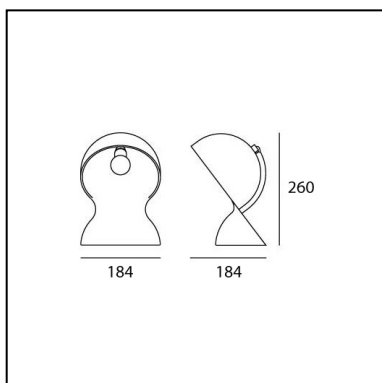

LUMINAIRE

- Watt: **28W**
- Voltage: **220V-240V**
- Delivered lumens output: **345lm**
- CCT: **2800K**

Notes

Minimum 4 pieces per package.

DESCRIPTION

This is a re-edition of the luminaire from the sixties designed by Vico Magistretti, Dalù expresses the spirit of our times. It is available in various colours and finishes, though retaining its unmistakable original design. The lamp is composed of a body made of moulded thermoplastic material.

PRODUCT CODE: 1466030A

FEATURES

- Article Code: **1466030A**
- Colour: **Black**
- Installation: **Table**
- Material: **polycarbonate**
- Series: **Design Collection**
- Environment: **Indoor**
- Area contract: **Residential**
- Emission: **Direct**
- design by: **Vico Magistretti**

DIMENSIONS

- Length: **cm 18.4**
- Width: **cm 18.4**
- Height: **cm 26**
- Impact Resistance: **N.D.**
- Glow Wire Test: **N.D.°**

NOT INCLUDED SOURCES

- Category: **HALO**
- Number: **1**
- Lbs: **D45**
- Watt: **30W**
- Socket: **E14**

ALTERNATIVE SOURCES