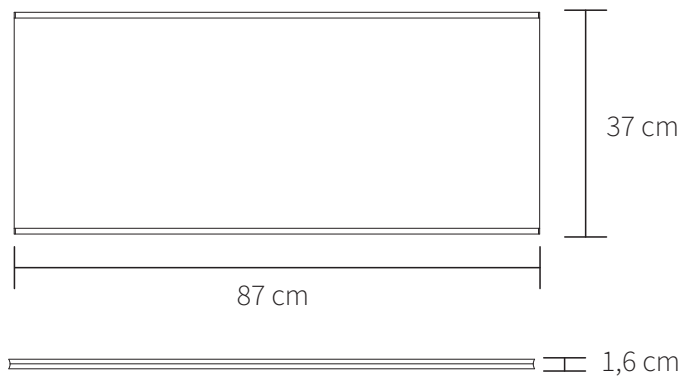

GEJST

SPECIFICATIONS

Product category	Storage
Item no.	20210 - 20215
EAN code	5712731202107 - 5712731202152
Country of origin	Denmark
Tarif	9403.30.91.00
Materials	Oak
Colour	Black Oak or Light Oak
Product dimensions (H x L x W)	37 cm x 87 cm x 1,6 cm
Packaging dimensions (H x L x W)	2,5 cm x 94 cm x 38 cm
Product weight	4 kg
Cleaning	Use a soft dry cloth to clean the product Do not use household cleaners.
