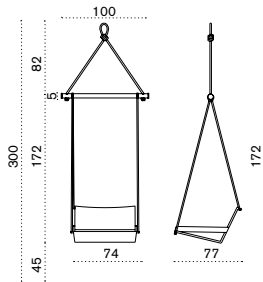

Allaperto

Nautic ^{NEW}

Hanging armchair