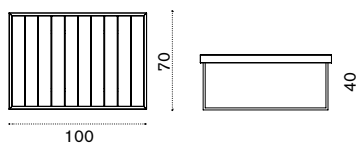

Rectangular coffee table 100x70

→ 16

Item	Description
AATCRB51T1	Nautic, teak
COVER310	Rain cover 102 x 72 h40