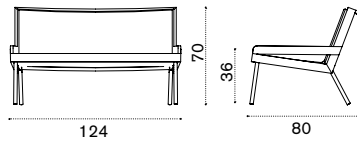

→ 21

Item	Description
AAD2S5T1RFG	Nautic, rope
COVER308	Rain cover 126 x 82 h70

Square coffee table 50x50