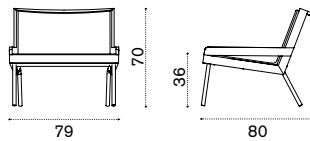

Allaperto

Nautic ^{NEW}

Matteo Thun & Antonio Rodriguez
Collection composed of: lounge armchair / 2 seater sofa / square and rectangular coffee table / sunbed / lounge bed / hanging armchair / free-standing outdoor swings.

Lounge armchair

→ 14

2 seater sofa