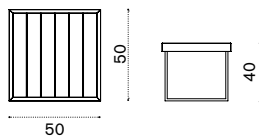

→ 9

Item	Description
AATCQB51T1	Nautic, teak
COVER309	Rain cover 52 x 52 h40