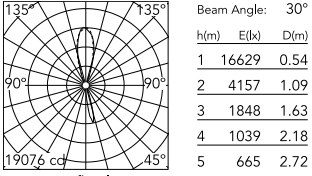

Schematic light drawing

Luminous flux luminaire
353 lm

The above drawing is for illustrative purposes only and refers to product code:
F23400XXWFLAUTA-H225-RIGA_12W-LED_DEFLETTORE

Photometric

Lighting type	Indirect, Direct
Light distribution	Asymmetric
CCT (K)	2700
CRI>	95
Extreme cut off	No

Electrical

Insulation class	II
Frequency (Hz)	50/60
Main voltage (Vac)	220-240
Power Supply	Integrated
Power Supply Type	Dimmable Push, Dimmable DALI 1
Dimming interface	Dimmer Integrated
Batteries inside	No

In our constantly evolving world and business, technical upgrades happen every day. This means all product specifications and data are subject to change without warning in order to improve reliability, function, performance or otherwise. We make every effort to ensure the accuracy of our product images, however due to different lighting and screens used for viewing, the colours may vary. Images are indicative of the quality and style of the product but may not represent the precise details of the product you receive. This is because we are constantly working to make improvements. For aesthetic reasons, cables and/or electrical elements are often not shown. Refer to technical data sheets for all technical data. Images and colours are not part of any contract or warranty in any way.