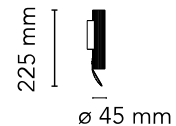

## Flauta H225 Riga

Designed by Patricia Urquiola, 2020

12W - 493lm - 2700K - CRI> 95

Collection of wall-mounted light fittings with dual light emission, available in various lengths. The units are characterised by the surface etching in two refined variations: Flauta Riga, with vertical lines, and Flauta Spiga, characterized by an elegant and sophisticated angular pattern. Rounding out the device is a deflector accessory painted to match the finish of the lamp body. It can be installed as desired on the upper or lower head to create a decorative effect with reflected light. The structure is made of aluminium treated with a chemical conversion process for effective resistance to atmospheric agents. The powder coating of the body is available in various finishes according to the QUALICOAT standard. LED light source included. Integrated 220–240 V electrical power with DALI dimmer. Comes with deflector for optional installation on the upper or lower head. LED light source included. Integrated 220–240 V electrical power with DALI dimmer. Comes with deflector for optional installation on the upper or lower head.