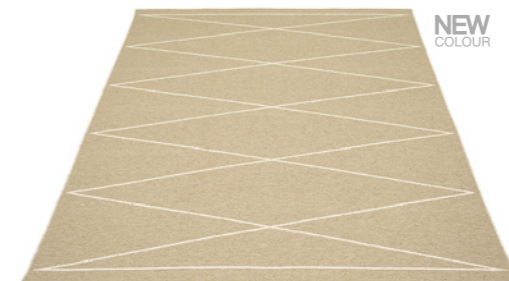

EDGE

Welded

TWO-IN-ONE

CAPE TOWN • SOUTH AFRICA

LINEN • VANILLA

SAGE • VANILLA

SAND • VANILLA

OCHRE • VANILLA