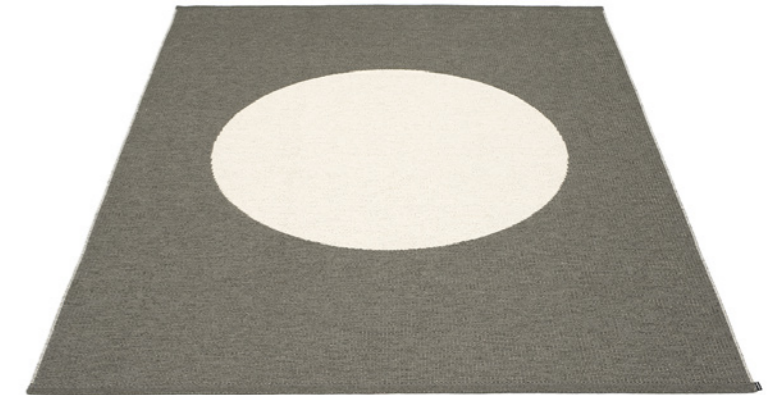

CHARCOAL · VANILLA

VERA ONE

SIZE
180 x 230 cm   6' x 7 ½'

PLASTIC RUG
Crafted in Leksand, Sweden

MATERIAL
Phthalate-free PVC
Polyester warp

EDGE
Double hemmed