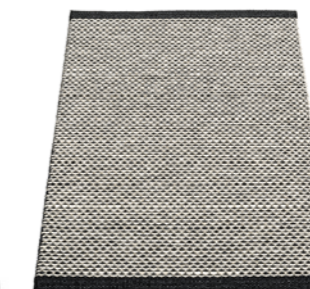

BLACK
WARM GREY • VANILLA