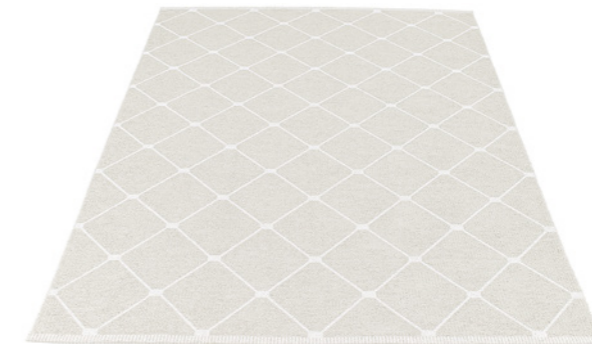

2 ¼' x 2'
2 ¼' x 5' ¼'
2 ¼' x 8' *
2 ¼' x 11'
2 ¼' x 14'
* size shown

TWO-IN-ONE

REGINA

PLASTIC RUG
 Crafted in
 Leksand, Sweden

MATERIAL
 Phthalate-free PVC
 Polyester warp

EDGE
 Double hemmed

SIZE
 180 x 275 cm
 6' x 8 ¾'