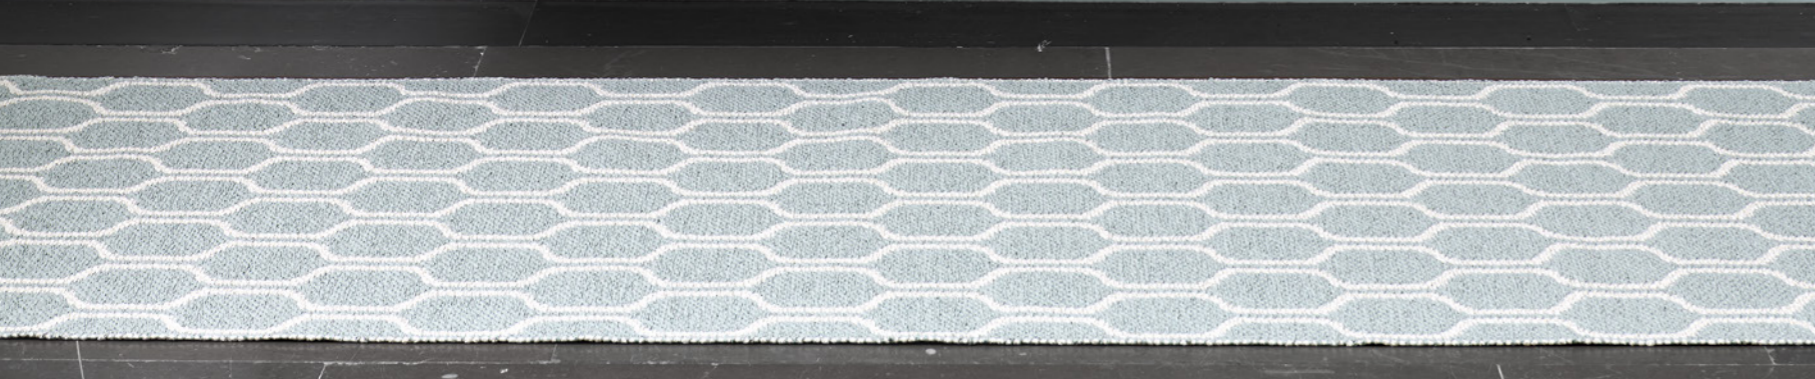

WARM GREY • VANILLA