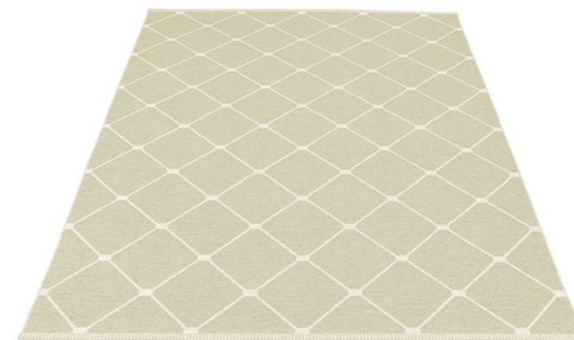

SEAGRASS · VANILLA