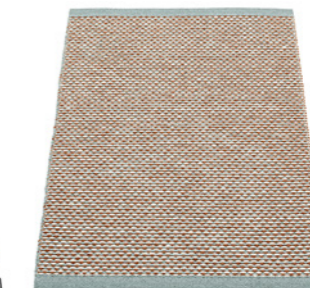

PLASTIC RUG
Crafted in
Leksand, Sweden

MATERIAL
Phthalate-free PVC
Polyester warp

EDGE
Double hemmed

SIZES
60 x 85 cm *
60 x 125 cm
70 x 200 cm
70 x 300 cm
85 x 160 cm
180 x 260 cm
230 x 320 cm

2' x 2 3/4' *
2' x 4'
2 1/4' x 6 1/2'
2 1/4' x 9 3/4'
2 3/4' x 5 1/4'
6' x 8 1/2'
7 1/2' x 10 1/2'
* size shown

MUSTARD
PALE ROSE • VANILLA

ORANGE
PIGLET • VANILLA

DARK RED
CORAL RED • VANILLA

PALE TURQUOISE
GRASS GREEN • VANILLA

MUD
BEIGE • VANILLA

ARMY
PALE ROSE • VANILLA

WARM GREY
BROWN • VANILLA

HAZE
RUST • VANILLA