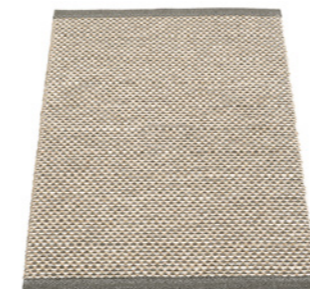

CHARCOAL
LIGHT NOUGAT • VANILLA