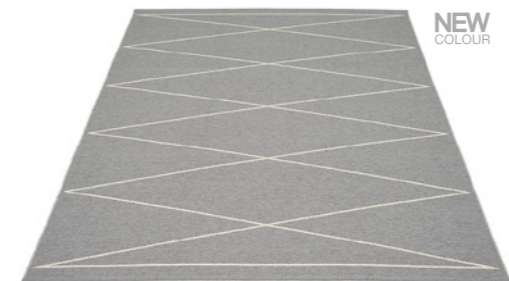

GREY • VANILLA