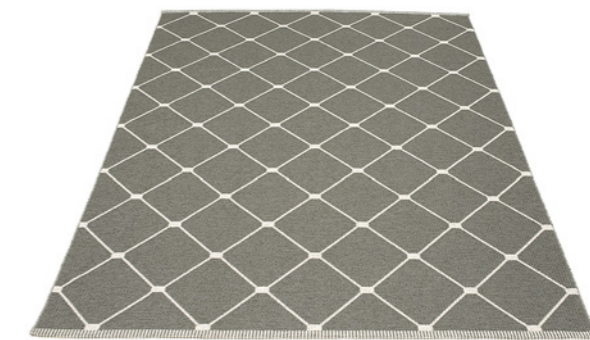

FOSSIL GREY · WHITE

SEAGRASS · VANILLA

PALE ROSE · VANILLA

STORM · VANILLA

CHARCOAL · VANILLA

HONEY

PLASTIC RUG
Crafted in
Leksand, Sweden

MATERIAL
Phthalate-free PVC
Polyester warp