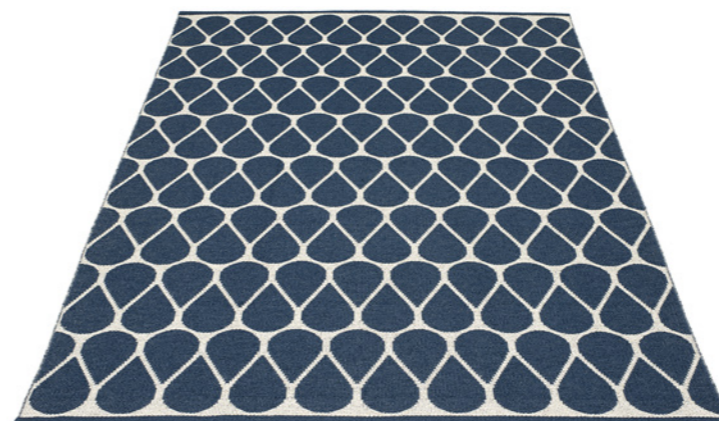

Phthalate-free PVC
Polyester warp

EDGE

Welded

TWO-IN-ONE

LINEN • VANILLA

OCEAN BLUE • VANILLA

GRANIT • FOSSIL GREY

OTIS