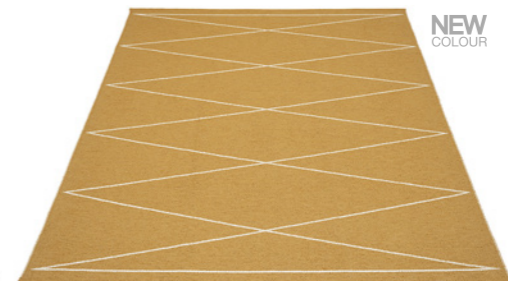

OCHRE • VANILLA