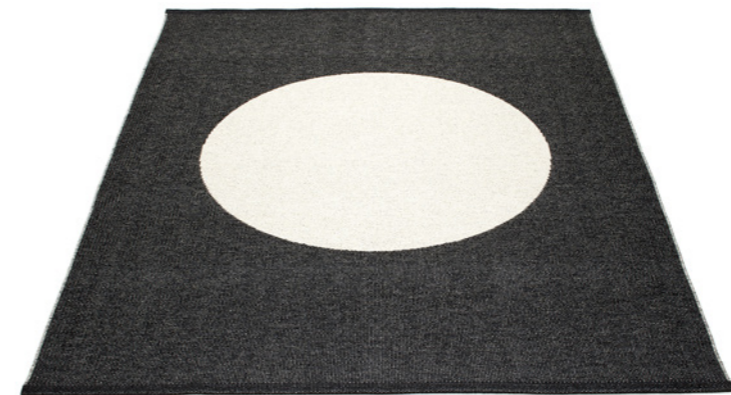

BLACK · VANILLA