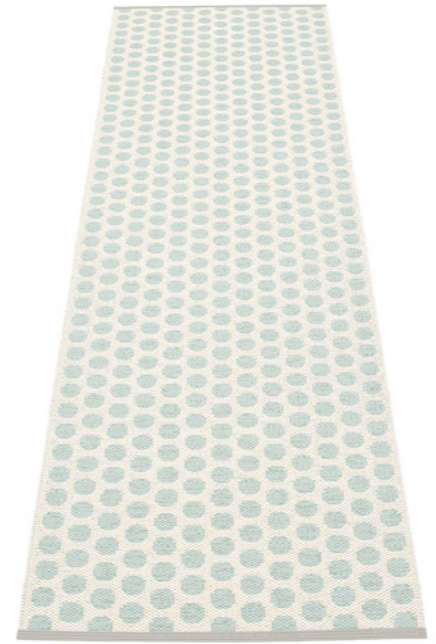

PALE TURQUOISE · VANILLA
Warm Grey edging