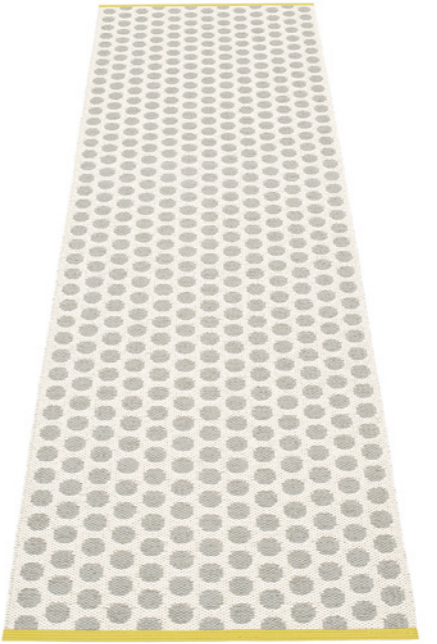

WARM GREY · VANILLA
Mustard edging