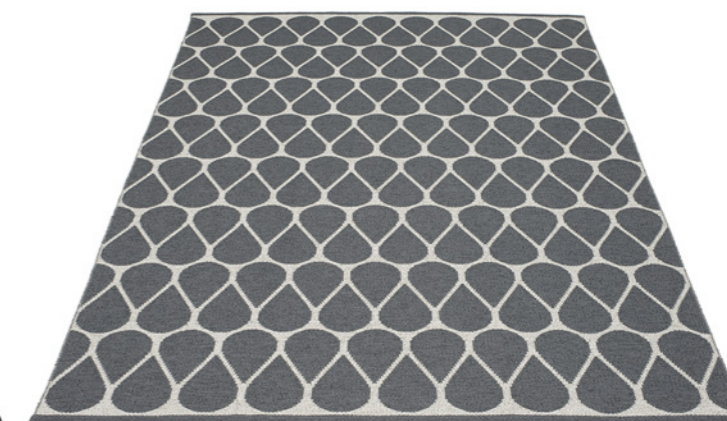

GRANIT • FOSSIL GREY

OTIS

SIZE
180 x 275 cm   6' x 8 ¾'

PLASTIC RUG
Crafted in Leksand, Sweden

MATERIAL
Phthalate-free PVC
Polyester warp

EDGE
Double hemmed