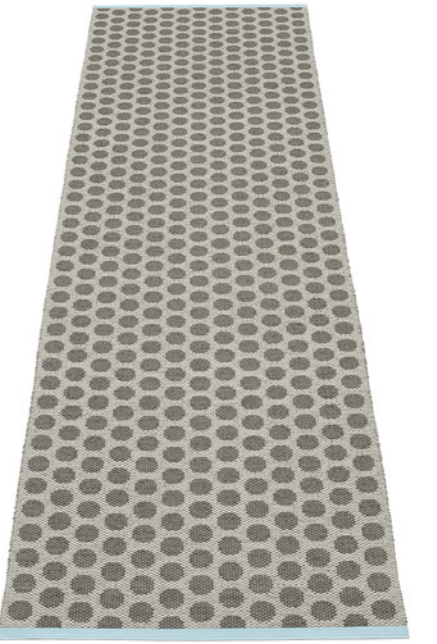

CHARCOAL · WARM GREY
Turquoise edging

NOA

SIZES

- 70 x 50 cm   2 ¼' x 1 ¾'
- 70 x 90 cm   2 ¼' x 3'
- 70 x 150 cm   2 ¼' x 5'
- 70 x 250 cm *   2 ¼' x 8 ¼' *
- 70 x 350 cm   2 ¼' x 11 ½'
- 70 x 450 cm   2 ¼' x 14 ¾'

* size shown

PLASTIC RUG

Crafted in Leksand, Sweden

MATERIAL

Phthalate-free PVC
Polyester warp

EDGE

Welded

TWO-IN-ONE