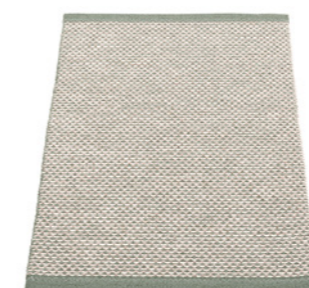

ARMY
PALE ROSE • VANILLA