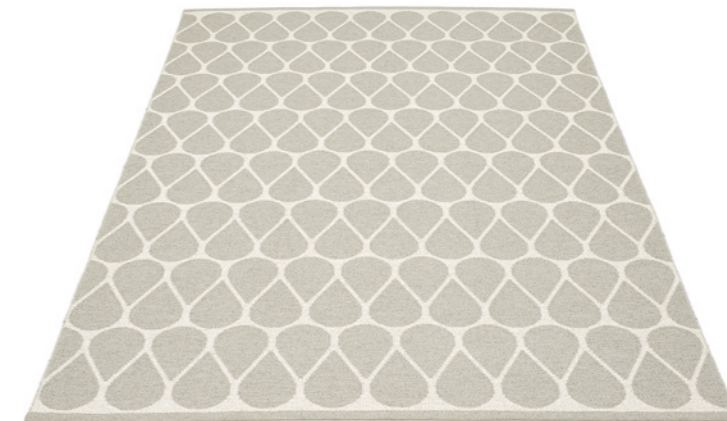

LINEN • VANILLA