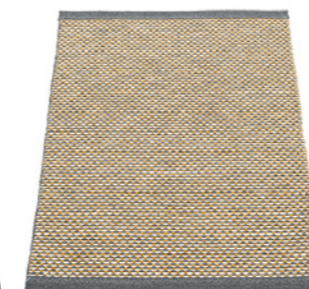

GRANIT
OCHRE • VANILLA