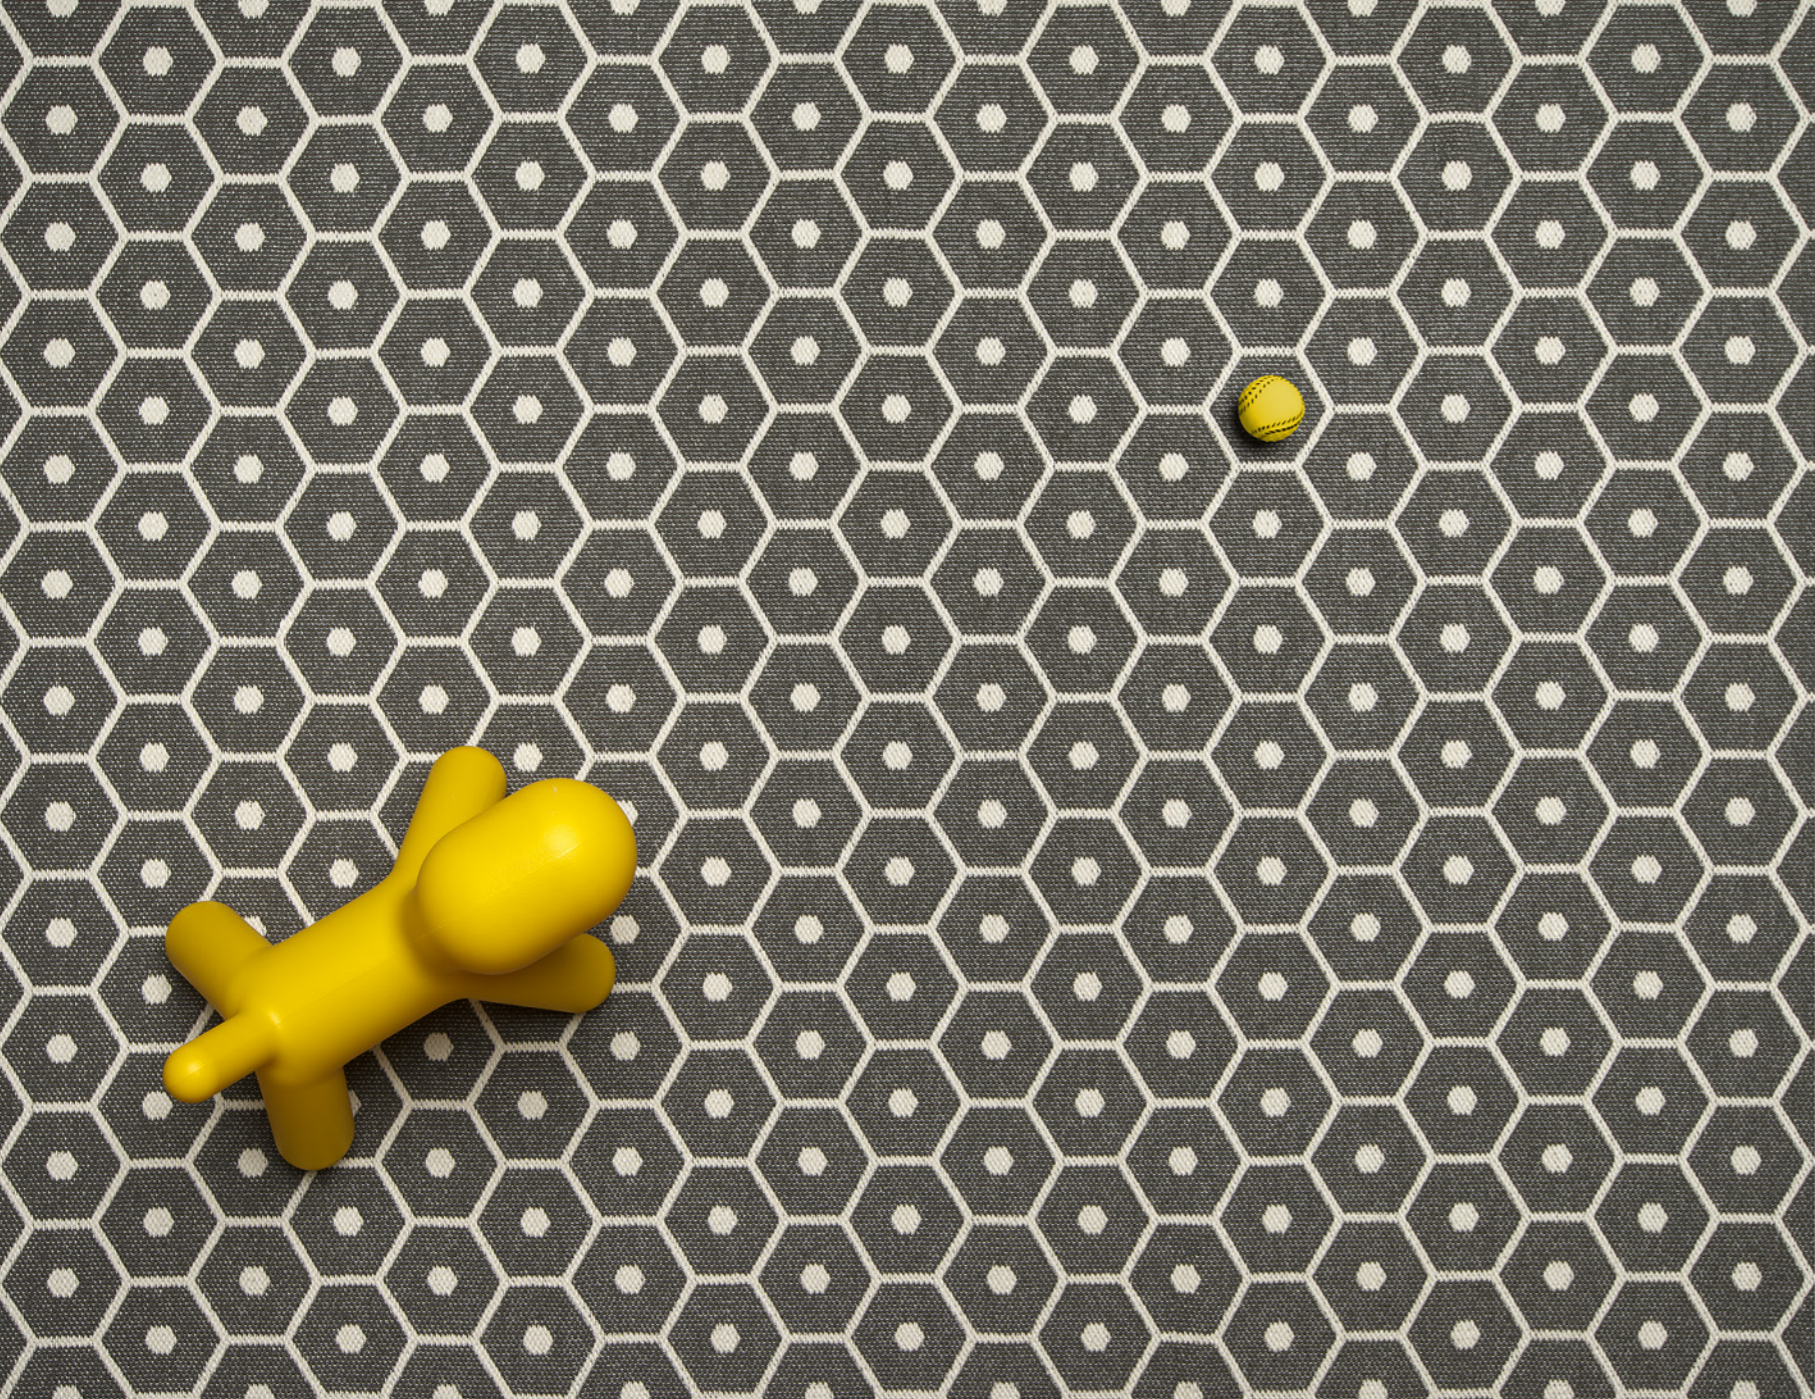

PALE TURQUOISE • VANILLA

DENIM • VANILLA

CHARCOAL • VANILLA

BLACK • VANILLA

HONEY

PLASTIC RUG
Crafted in
Leksand, Sweden

MATERIAL
Phthalate-free PVC
Polyester warp

EDGE
Double hemmed