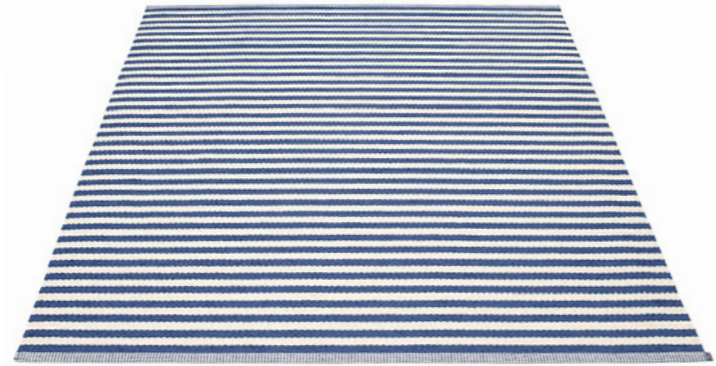

DENIM • VANILLA