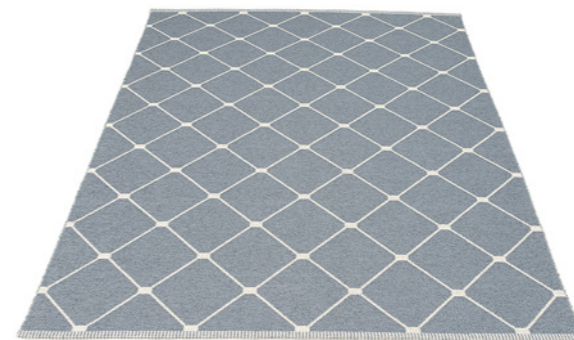

STORM · VANILLA