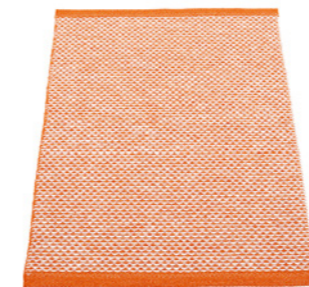

FOSSIL GREY

ORANGE
PIGLET • VANILLA