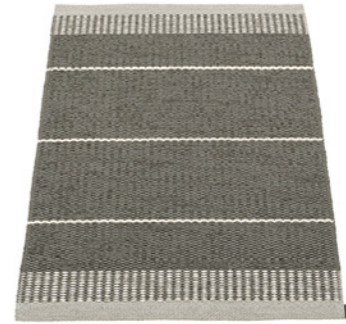

BELLE

PLASTIC RUG
Crafted in
Leksand, Sweden

MATERIAL
Phthalate-free PVC
Polyester warp

EDGE
Double hemmed

SIZES
60 x 85 cm *
60 x 125 cm
60 x 200 cm
85 x 200 cm

2' x 2 ¾' *
2' x 4'
2' x 6 ½'
2 ¾' x 6 ½'
* size shown

**METALLIC
SHINE**

SHADOW