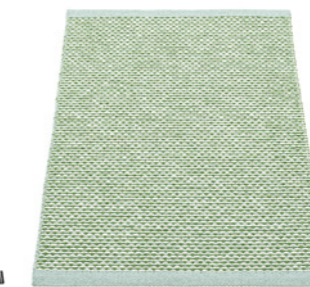

PALE TURQUOISE
GRASS GREEN • VANILLA