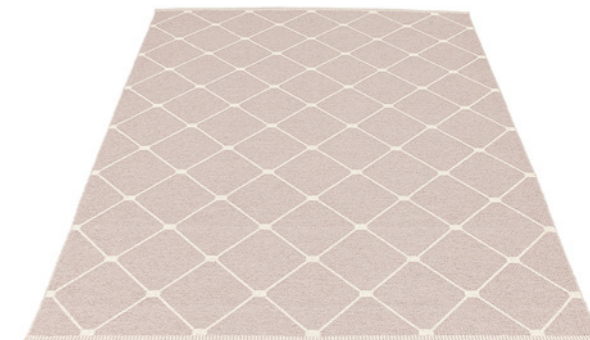

PALE ROSE · VANILLA