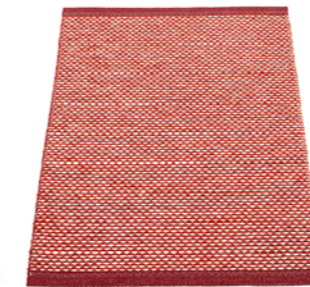

GRANIT

DARK RED
CORAL RED • VANILLA