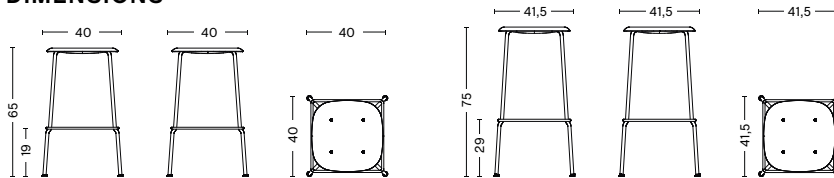

SOFT EDGE 85 BAR STOOL

PRODUCT FACT SHEET

SOFT EDGE 85 BAR STOOL

DESIGN BY ISKOS-BERLIN, 2016

Iskos-Berlin's Soft Edge chair and stool series features a rounded frame and organically shaped seat and back, blending strong curves with extreme lightness to create a minimalistic design with dynamic comfort. All the edges of the ultra-thin, soft-formed seats are bent away from the body, designed to optimise human-centric comfort for constant shifting and movement. With its plastic (PP) seat in a wide range of colours, and powder coated or chromed long steel legs, Soft Edge 85 offers uncluttered aesthetics with a feeling of lightness. Its strength and functionality ensure years of everyday use in diverse public and private environments – from the home to corporate spaces, cafés and institutions.

DIMENSIONS

SOFT EDGE 85 BAR STOOL LOW

WIDTH 40 CM | 15.75"
DEPTH 40 CM | 15.75"
HEIGHT 65 CM | 25.59"
SEAT HEIGHT 65 CM | 25.59"

SOFT EDGE 85 BAR STOOL HIGH

WIDTH 41,5 CM | 16.34"
DEPTH 41,5 CM | 16.34"
HEIGHT 75 CM | 29.53"
SEAT HEIGHT 75 CM | 29.53"