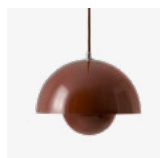

# Flowerpot<sup>VP2</sup> Verner Panton 1968

## → Stock item

Matt White (RAL 9003), Matt Light Grey (PT 3U), Matt Black (RAL 9017), White (RAL 9010), Mustard (NCS S 3060-Y10R), Red Brown (RAL 8012), Dark Green (NCS S 8010-B70G), Grey Beige (NCS S 4005-Y20R), Stone Blue (NCS S 6005-B80G).

Due to variation in material, a slight tone difference may occur.

→ Matt White

→ Matt Light Grey

→ Matt Black

→ White

→ Mustard

→ Red Brown

→ Dark Green

→ Grey Beige

→ Stone Blue