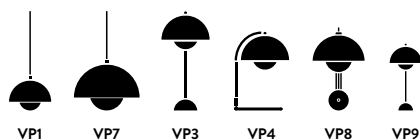

Related products