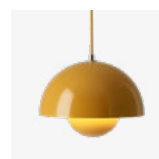

# Flowerpot<sup>VP2</sup> Verner Panton 1968

## → Stock item

Matt White (RAL 9003), Matt Light Grey (PT 3U), Matt Black (RAL 9017), White (RAL 9010), Mustard (NCS S 3060-Y10R), Red Brown (RAL 8012), Dark Green (NCS S 8010-B70G), Grey Beige (NCS S 4005-Y20R), Stone Blue (NCS S 6005-B80G).

Due to variation in material, a slight tone difference may occur.

→ Matt White

→ Matt Light Grey

→ Matt Black

→ White

→ Mustard

→ Red Brown

→ Dark Green

→ Grey Beige

→ Stone Blue