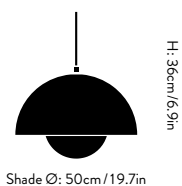

Flowerpot^{VP2} Verner Panton 1968

Product category

Pendant

Environment

Indoor

Material

Lacquered metal with 3 meter fabric cord.

Production process

The two shades are made from deep drawn metal.

Dimensions

Ø: 50cm/19.7in, H: 36cm/14.2in

Packaging dimensions

H: 31cm/12.2in, W: 53.0cm/20.9in,
D: 53.0cm/20.9in

Colli quantity

1 pc

Weight

Product: 3.40 kg. / Incl. packaging: 5.4 kg

Voltage

220-240V - 50Hz

Light source

E27 Max 40 Watt. Bulb is not included.

Certifications

Canopy

Included

Cord length

300cm/118.1in

Cleaning Instructions

Clean with soft dry cloth. Always switch off the electricity supply before cleaning.

→ Stock item

Matt White (RAL 9003), Matt Light Grey (PT 3U), Matt Black (RAL 9017), White (RAL 9010), Mustard (NCS S 3060-Y10R), Red Brown (RAL 8012), Dark Green (NCS S 8010-B70G), Grey Beige (NCS S 4005-Y20R), Stone Blue (NCS S 6005-B80G).

Due to variation in material, a slight tone difference may occur.