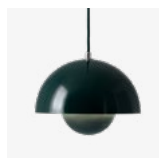

Flowerpot<sup>VP2</sup>  
Verner Panton  
1968

## → Stock item

Matt White (RAL 9003), Matt Light Grey (PT 3U), Matt Black (RAL 9017), White (RAL 9010), Mustard (NCS S 3060-Y10R), Red Brown (RAL 8012), Dark Green (NCS S 8010-B70G), Grey Beige (NCS S 4005-Y20R), Stone Blue (NCS S 6005-B80G).

Due to variation in material, a slight tone difference may occur.

→ Matt White

→ Matt Light Grey

→ Matt Black

→ White

→ Mustard

→ Red Brown

→ Dark Green

→ Grey Beige

→ Stone Blue