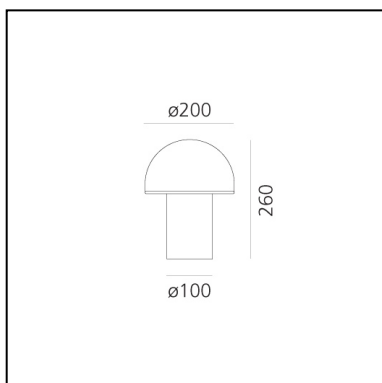

Onfale little

Luciano Vistosi

IP20   EAC 

LUMINAIRE

- Watt: **20W**
- Voltage: **220V-240V**

DESCRIPTION

Body and diffuser in opaline blown glass. Transparent crystal edge added.

PRODUCT CODE: A006400

FEATURES

- Article Code: **A006400**
- Colour: **White**
- Installation: **Table**
- Material: **blown glass**
- Series: **Design Collection**
- Environment: **Indoor**
- Area contract: **All projects**
- Emission: **Diffused**
- design by: **Luciano Vistosi**

DIMENSIONS

- Height: **cm 26**
- Diameter: **cm 20**
- Base Diameter: **cm 10**

NOT INCLUDED SOURCES

- Category: **HALO**
- Number: **1**
- Watt: **20W**
- Socket: **E14**
- Class: **A**

ALTERNATIVE SOURCES

- Category: **LED RETROFIT**
- Number: **1**
- Watt: **2W**
- Socket: **E14**