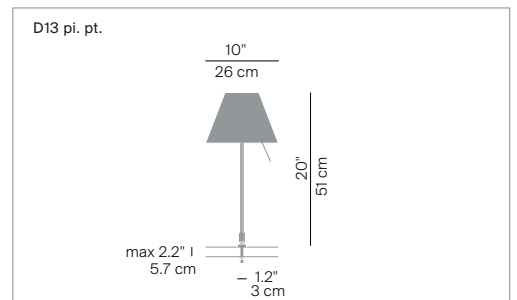

Insulation class:

Awards: Part of the permanent Architecture an Design collection of MoMA, Museum of Modern Art, New York

Reference code:	Structure		
	D13 pi.	1D13=NP00020	alu
		1D13=NP00017	black
		1D13=NP00003	off white
	D13 pi.pt.	1D13PNP00020	alu
		1D13PNP00003	off white
	D13 pi.c	1D13=NP00C020	complete version (alu body, white shade)
	D13. pi LED	1D13=NPLC020	complete version (alu body, white shade)
	Shade		
	D13pi/1/4	1D13001NT002	white
	Mezzo Tono collection		
	D13pi/1/2	9D1331437737	comfort green
		9D1331437724	edgy pink
		9D1331437734	mistic white
		9D1331437738	soft skin
		9D1331437739	shaded stone
	Radieuse collection		
	D13pi/1/2	9D1331437708	primay red
		9D1331437701	liquorice black
		9D1331437736	petroleum blue
		9D1331437706	smart yellow
		9D1331437705	concrete grey