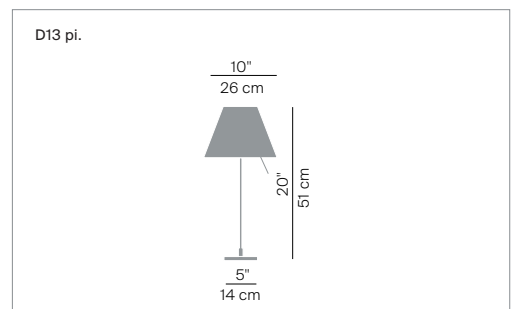

Insulation class:

Awards: Part of the permanent Architecture an Design collection of MoMA, Museum of Modern Art, New York

Reference code:	Structure		
	D13 pi.	1D13=NP00020	alu
		1D13=NP00017	black
		1D13=NP00003	off white
	D13 pi.pt.	1D13PNP00020	alu
		1D13PNP00003	off white
	D13 pi.c	1D13=NP00C020	complete version (alu body, white shade)
	D13. pi LED	1D13=NPLC020	complete version (alu body, white shade)
	Shade		
	D13pi/1/4	1D13001NT002	white
	Mezzo Tono collection		
	D13pi/1/2	9D1331437737	comfort green
		9D1331437724	edgy pink
		9D1331437734	mistic white
		9D1331437738	soft skin
		9D1331437739	shaded stone
	Radieuse collection		
	D13pi/1/2	9D1331437708	primay red
		9D1331437701	liquorice black
		9D1331437736	petroleum blue
		9D1331437706	smart yellow
		9D1331437705	concrete grey