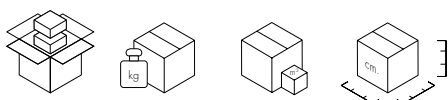

Direct power supply

kg
0.70

		IP 20	5	CLASS E
		50.000 h.	200lm	
2W integrated LED	2700°K CRI 80			

MATERIAL

Polyester powder-coated steel

9710	1	2.5	0.362	24X24X42
9720	1	2.5	0.362	24X24X42

The light source and/or battery contained in this appliance must only be replaced by qualified personnel using original spare parts.