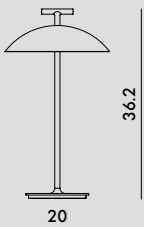

NEW!

MINI GEEN-A 2022

Design Ferruccio Laviani

9710

Dimmerable battery version

kg
0.70

		IP 54	5	CLASS E
		50.000 h.	DIMMER BATTERY LIFE 200lm 7h	
1.5W integrated LED	2700°K CRI 80			

9720

Direct power supply

kg
0.70

		IP 20	5	CLASS E
		50.000 h.	200lm	
2W integrated LED	2700°K CRI 80			

MATERIAL

Polyester powder-coated steel

9710	1	2.5	0.362	24X24X42
9720	1	2.5	0.362	24X24X42

The light source and/or battery contained in this appliance must only be replaced by qualified personnel using original spare parts.