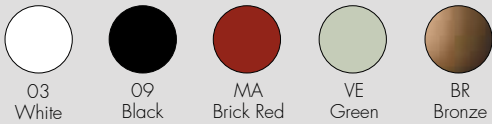

Direct power supply

kg
0.70

		IP 20	5	CLASS E
		50.000 h.	200lm	
2W integrated LED	2700°K CRI 80			

MATERIAL

Polyester powder-coated steel

9710	1	2.5	0.362	24X24X42
9720	1	2.5	0.362	24X24X42

The light source and/or battery contained in this appliance must only be replaced by qualified personnel using original spare parts.