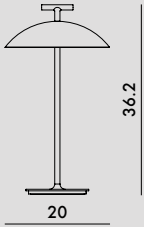

NEW!

MINI GEEN-A 2022

Design Ferruccio Laviani

9710

Dimmerable battery version

kg
0.70

		IP 54	5	CLASS E
		50.000 h.	DIMMER BATTERY LIFE 200lm 7h	
1.5W integrated LED	2700°K CRI 80			

9720

Direct power supply

kg
0.70

		IP 20	5	CLASS E
		50.000 h.	200lm	
2W integrated LED	2700°K CRI 80			

MATERIAL

Polyester powder-coated steel

9710	1	2.5	0.362	24X24X42
9720	1	2.5	0.362	24X24X42

The light source and/or battery contained in this appliance must only be replaced by qualified personnel using original spare parts.