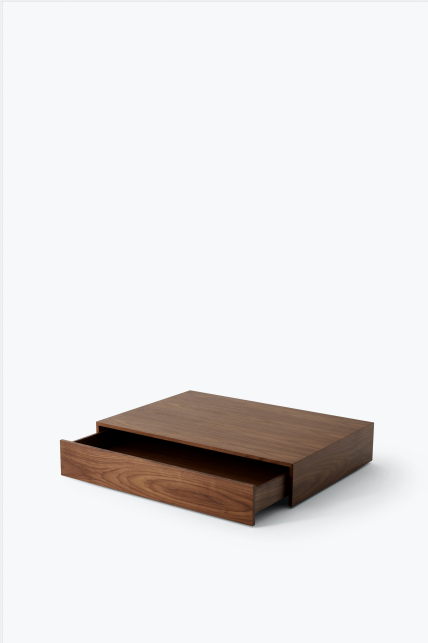

## Mass Coffee Table Wide w. Drawer

Lim + Lu

Uncover the evolution of elegance in the Mass Coffee Table, now presented with a drawer—a visionary successor to its origin. Rooted in the tradition of Scandinavian materiality and craftsmanship, the table seamlessly combines modern functionality with adaptability to diverse settings. The refined design exudes sophistication, as defined by its bespoke lines, while the integrated storage enhances both form and function, maintaining unity within the Mass design family through its elemental materials.

## Specifications

**Product Name**  
Mass Coffee Table w. Drawer

**Designer**  
Lim + Lu

**Category**  
Furniture

**Type**  
Coffee Table

**Year**  
2023

**Material**  
Wood veneer

**Colour/Variant**  
Walnut

**Product Dimensions**  
H: 210 x L: 1030 W: 750 mm  
H: 8.2" x W: 40.5" x D: 29.5"

**Packaging Dimensions**  
H: 260 x L: 1090 x D: 800 mm  
H: 10.2" x W: 42.9" x D: 31.5"

**Product Weight**  
8

**Weight (incl. packaging)**  
9.2