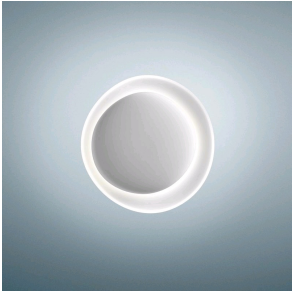

Bahia, parete

by Lucidi, Pevere

FOSCARINI

DESCRIPTION

Bahia is a wall and ceiling lamp that is seductive and captivating, thanks to the special nature of its design and the innovative interplay of light and shade that it produces. Its appeal is the result of three overlapping planes that have a slightly asymmetrical profile and reciprocal placement. The first two house the light source, accompanying the light that flows over their concave surface and vanishes towards the edges. The third element completes the composition, silhouetted through backlight with a strong, contrasting design. Every ray that emanates from Bahia is contained of light and shade, which make it both a lighting object and luminous decoration. Bahia is offered in total white, to underline its essential dramatic nature and its essence, without being ostentatious. It decorates a whole wall alone, with very little width, or can be used to create multiple compositions that are luminous archipelagos in both the home and the public spaces.

MATERIALS

injection moulded polycarbonate

COLORS

White

Bahia, parete

technical details

FOSCARINI

Wall and ceiling lamp with reflected and diffused light. Consisting of three matt white injection moulded polycarbonate egg-shaped plates fitted together asymmetrically. The largest plate works as the wall mounting plate, and the two central plates conceal the lighting technology part.

Synergy with Foscarini research led to the birth of the Aplomb lamp collection, comprising shapes balanced between architecture and design made with an exclusive cement paste; Bahia, a sophisticated graphic sign and a bright game of lights and shadows; Lake, a coloured spot with an organic and asymmetric shape.