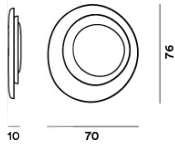

Bahia, parete

technical details

FOSCARINI

Wall and ceiling lamp with reflected and diffused light. Consisting of three matt white injection moulded polycarbonate egg-shaped plates fitted together asymmetrically. The largest plate works as the wall mounting plate, and the two central plates conceal the lighting technology part.

Bahia LED

SCHEMATIC & LIGHT EMISSION

MATERIAL

injection moulded polycarbonate

COLORS

ACCESSORIES

Bahia

LIGHT SOURCE

LED included

43W

2850 K 4850 lm CRI>90

Dimmable

CERTIFICATIONS

IP 20

ENERGY EFFICIENCY

A+