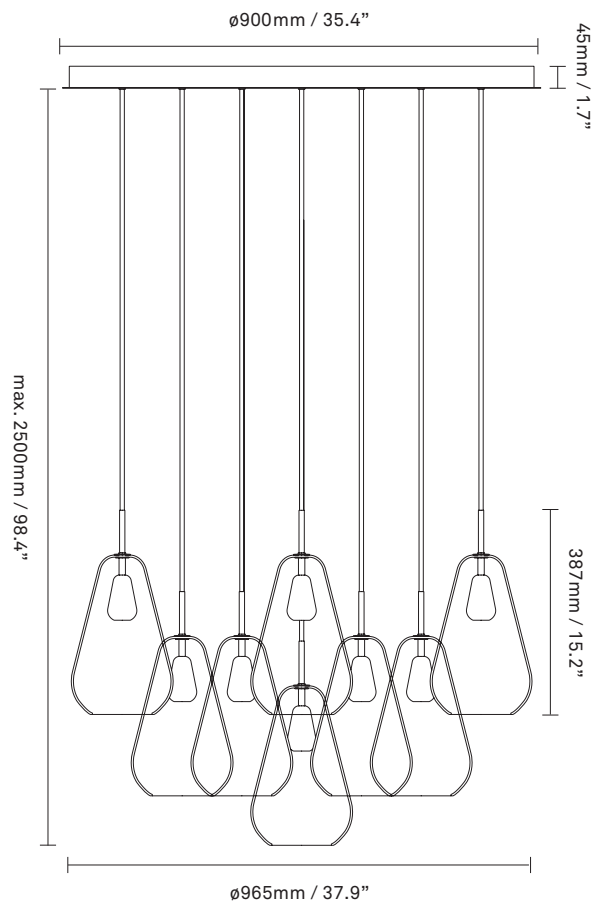

Anoli 13 in mouth blown gold glass and nordic gold finish Incl. ceiling plate.

Explore the rest of the Anoli collection on our website, [here](#)

Product no.: EU - 2011005 / US - 3011005

Certifications: CE, IP20, Class I

Type: Chandelier - indoor

For information about IP ratings, click [here](#)

Colour: Glass: gold / Metal: nordic gold

Cleaning: Use a soft dry cloth to clean the product.
Do not use household cleaners.

Materials: Powder-coated metal, mouth-blown glass

Light source: Socket: E14 / E12
Max wattage: 25W LED
Voltage (V): 220-240V / 120V

Dimensions: $\varnothing$ 965mm / 37.9in x max. 2500mm / 98.4in
Cable length: 2500mm / 98.4in

Weight: Armature + glass: 28980g

See recommended light source [here](#)

Packaging: Dimensions: L: 1200mm / 47.2in
x W: 1200mm / 47.2in x H: 900mm / 35.4in
Weight: 30020g
Total weight incl. product: 59000g
Number of parcels: 14
Material: Brown cardboard

Light sources not included

Dimmable if installed with appropriate dimmable LED light source(s) suitable for your dimmer circuit.

Light source can be added to delivery on request or via our webshop at [nuura.com](#).

Works with appropriate lighting control module. Module can be added to delivery on request.

Find our recommendations [here](#)