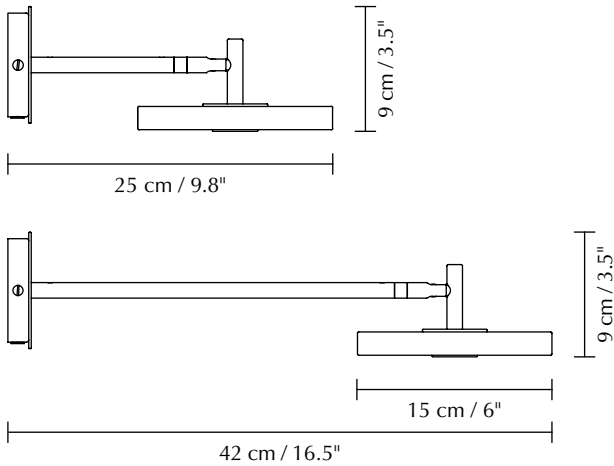

ASTERIA WALL

Designed by Søren Ravn Christensen

Colour variations

Surface mounted lamp

DIMENSIONS (Ø × H × D)

Asteria wall short: 15 × 9 × 25 cm / 6 × 3.5 × 9.8"
Asteria wall long: 15 × 9 × 42 cm / 6 × 3.5 × 16.5"

TESTS & CERTIFICATIONS

CE, UKCA (for indoor use), IP2X

MATERIAL

Steel, aluminium and acrylic
Incl. 2.2 m black cord

WARRANTY

10 years warranty against manufacturer defects

WEIGHT

Asteria wall short: 753 g / 1.7 lb
Asteria wall long: 804 g / 1.8 lb

WEIGHT INCL. PACKAGING

Asteria wall short: 1.5 kg / 3.3 lb
Asteria wall long: 1.7 kg / 3.7 lb

LIGHT SOURCE

12W LED panel built-in, dimmable,
≥50000 lighting hours, 2700 k, 500 lm, CRI 91

PACKAGING DIMENSIONS (L × W × H)

Short: 20 × 29.6 × 11.9 cm / 7.9 × 11.6 × 4.7"
Long: 20 × 46.5 × 11.9 cm / 7.9 × 18.3 × 4.7"

ASSEMBLY TIME

10 min - video guide at umage.com

MEDIA KIT

Photos and press material
Download at umage.presscloud.com