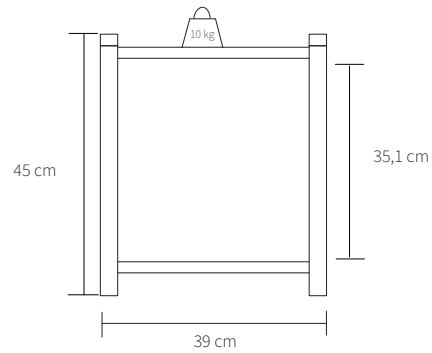

GEJST

SPECIFICATIONS

Product category	Storage
Parts	1 x Module 1 (item no. 20205)
Item no.	20286
EAN code	5712731202862
Country of origin	Denmark
Tarif	9403.30.91.00
Materials	Lacquered oak
Colour	Black oak
Product dimensions (H x L x W)	45 cm x 93 cm x 39 cm
Packaging dimensions (H x L x W)	1 x 5 cm x 99 cm x 43 cm
Product weight	12 kg
Max load	10 kg per. shelf
Cleaning	Use a soft dry cloth to clean the product Do not use household cleaners.
