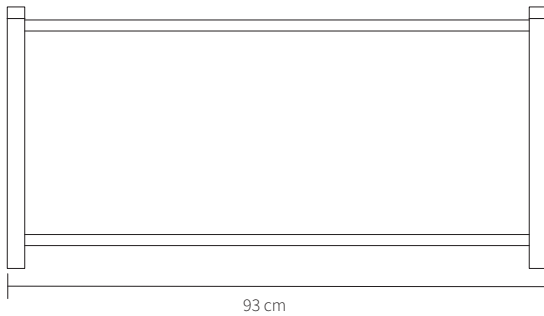

GEJST

SCENE

Michael Rem, 2013

Type Bookcase

Variants F

Colours Black Oak

Scene is a modular system, designed by Michael Rem for Gejst. Module by module the system can be built up high, extended to the sides and be customized with side panels, doors or back panels made in oak.

GEJST

SPECIFICATIONS

Product category	Storage
Parts	1 x Module 1 (item no. 20205)
Item no.	20286
EAN code	5712731202862
Country of origin	Denmark
Tarif	9403.30.91.00
Materials	Lacquered oak
Colour	Black oak
Product dimensions (H x L x W)	45 cm x 93 cm x 39 cm
Packaging dimensions (H x L x W)	1 x 5 cm x 99 cm x 43 cm
Product weight	12 kg
Max load	10 kg per. shelf
Cleaning	Use a soft dry cloth to clean the product Do not use household cleaners.
