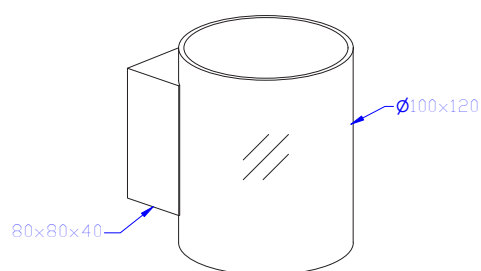

EVOKE WALL LAMP (S)

PRODUCT SPECIFICATION

Item no.	HB0303600
Category	Wall lamp
Material	Metal/Glass
Mounting	Wall
Cord length	2 m
Dimmable function	No
Socket	G9
Wattage max	33W
Classification	<input type="checkbox"/>
IP Class	IP20
Height mm	120
Ø mm	100
Light source included	No

HB03036001220
Anthracite

HB03036000105
Satin brass

HB03036000620
White

herstal