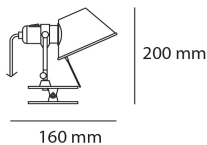

Tolomeo Micro Pinza - Orange

Michele De Lucchi, Giancarlo Fassina

IP20     

LUMINAIRE

- Watt: **40W**
- Voltage: **220V-240V**
- Delivered lumens output: **244lm**
- Efficiency: **57%**
- Efficacy: **6.1lm/W**
- CRI: **100**

Notes

Possibility to mount LED source on E14 Socket

DESCRIPTION

Support in polished aluminium, diffuser in orange matt anodised aluminium; steel pincer grip.

PRODUCT CODE: A010860

FEATURES

- Article Code: **A010860**
- Colour: **Metal orange**
- Installation: **Wall**
- Material: **Aluminium, steel**
- Series: **Design Collection**
- design by: **Michele De Lucchi, Giancarlo Fassina**

DIMENSIONS

- Height: **cm 20**
- Depth: **cm 16**

NOT INCLUDED SOURCES

- Category: **HALO**
- Number: **1**
- Lbs: **Qt26**
- Watt: **46W**
- Socket: **E14**
- Color Rendering: **1a**
- Color temperature (K): **3000K**