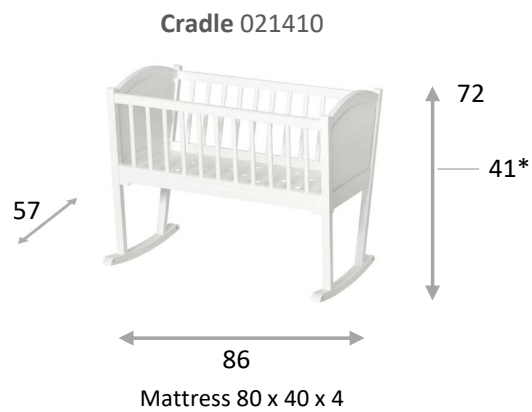

## Wood bed measurement guide

*\*Mattress height (supplied by Oliver furniture). All dimensions in centimetres.*

Cot 041423/041424

Original Junior bed 041400/041401 & Original Junior day bed 041450/041451

Lounger 120 041566/041567

Mattress 200 x 120 x 13

## Seaside bed measurement guide

*\*Mattress height (supplied by Oliver furniture). All dimensions in centimetres.*

**Classic Day bed 021216 / Classic Junior day bed 021229**

**Classic Low loft bed 021213 / Classic Junior low loft bed 021229**