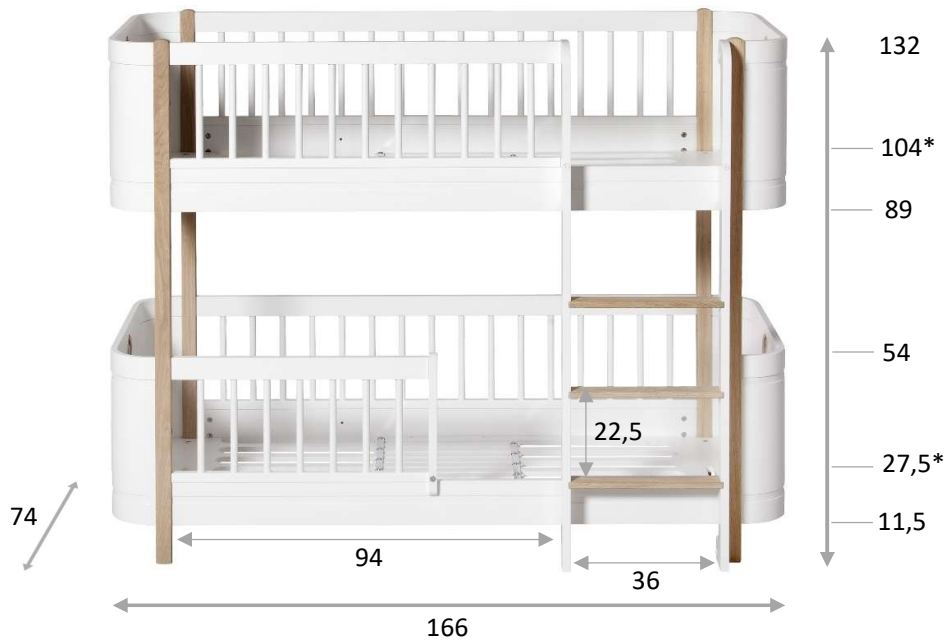

## Wood Co-sleeper measurement guide

*\*Mattress height (supplied by Oliver furniture). All dimensions in centimetres.*

Co-sleeper 041487

Mattress 82 x 42 x 4

*Suitable for parents' bed with clearance 44 – 63,5 cm*

## Wood Mini+ bed measurement guide

*\*Mattress height (supplied by Oliver furniture). All dimensions in centimetres.*

**Basic (cot) 041425/041426**

**Junior bed 041465/041466**

**Low loft bed 041447/041448**

Ladder step width 6,5  
Mattress 162 x 68 x 12

**Low bunk bed 041461/041462**

Ladder step width 6,5  
Mattress 162 x 68 x 12