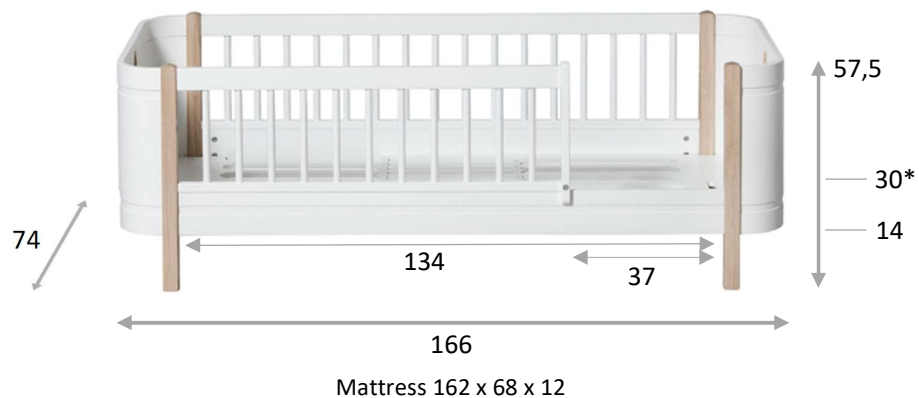

## Wood Co-sleeper measurement guide

*\*Mattress height (supplied by Oliver furniture). All dimensions in centimetres.*

Co-sleeper 041487

Mattress 82 x 42 x 4

*Suitable for parents' bed with clearance 44 – 63,5 cm*

## Wood Mini+ bed measurement guide

*\*Mattress height (supplied by Oliver furniture). All dimensions in centimetres.*

**Basic (cot) 041425/041426**

**Junior bed 041465/041466**

**Low loft bed 041447/041448**

Ladder step width 6,5  
Mattress 162 x 68 x 12

**Low bunk bed 041461/041462**

Ladder step width 6,5  
Mattress 162 x 68 x 12