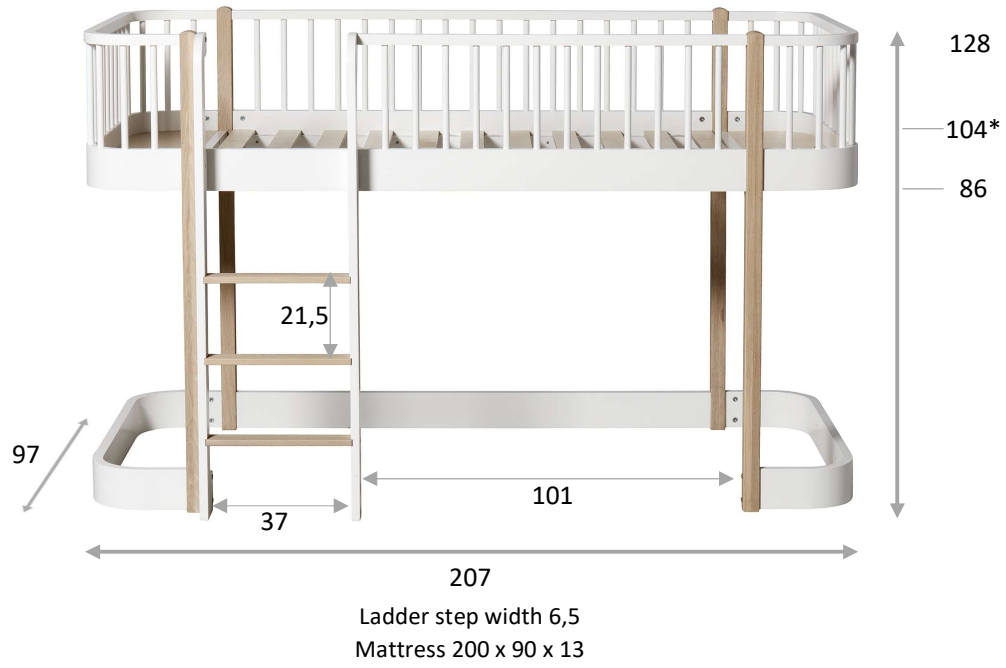

## Wood bed measurement guide

*\*Mattress height (supplied by Oliver furniture). All dimensions in centimetres.*

Cot 041423/041424

Original Junior bed 041400/041401 & Original Junior day bed 041450/041451

**Original Bed 041402/041403 & Original Day bed 041404/041405**

**Original Bunk bed 041412/041413**

Original Low loft bed 041427/041428

Original Loft bed 041429/041430

Lounger 90 041564/041565

Mattress 200 x 90 x 13