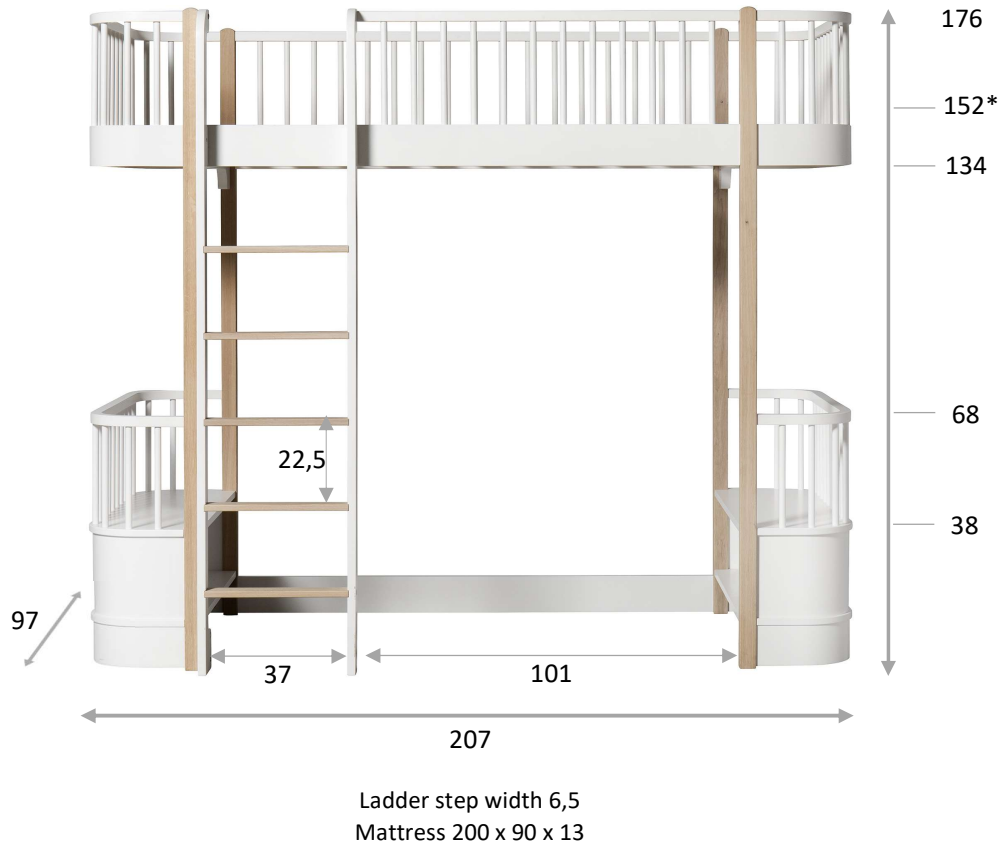

## Wood bed measurement guide

*\*Mattress height (supplied by Oliver furniture). All dimensions in centimetres.*

Cot 041423/041424

Original Junior bed 041400/041401 & Original Junior day bed 041450/041451

**Original Bed 041402/041403 & Original Day bed 041404/041405**

**Original Bunk bed 041412/041413**

Original Low loft bed 041427/041428

Original Loft bed 041429/041430

Lounger 90 041564/041565

Mattress 200 x 90 x 13