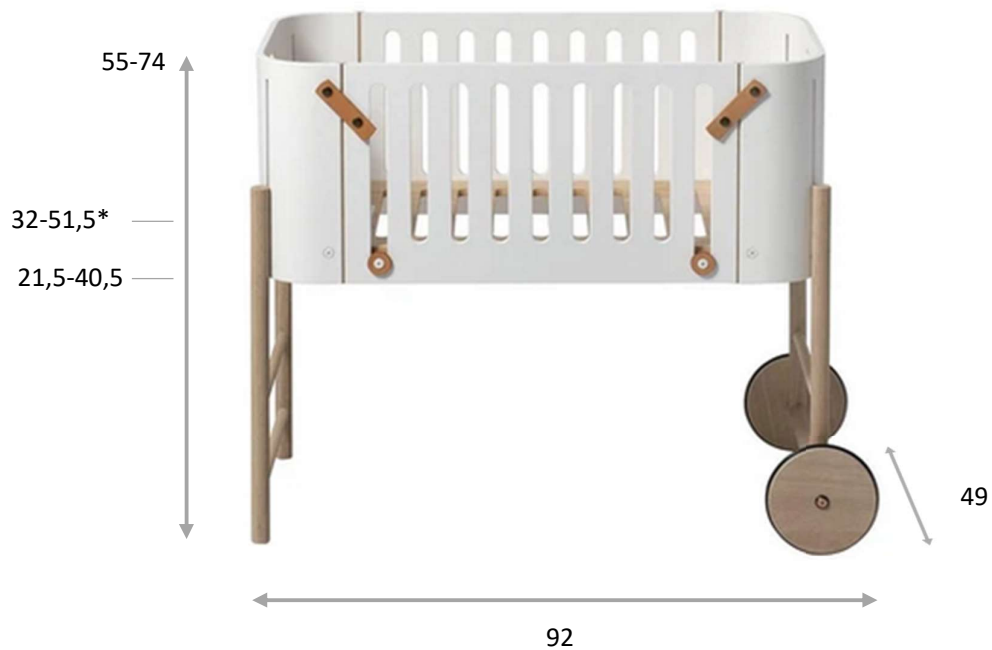

## Wood Co-sleeper measurement guide

*\*Mattress height (supplied by Oliver furniture). All dimensions in centimetres.*

Co-sleeper 041487

Mattress 82 x 42 x 4

*Suitable for parents' bed with clearance 44 – 63,5 cm*