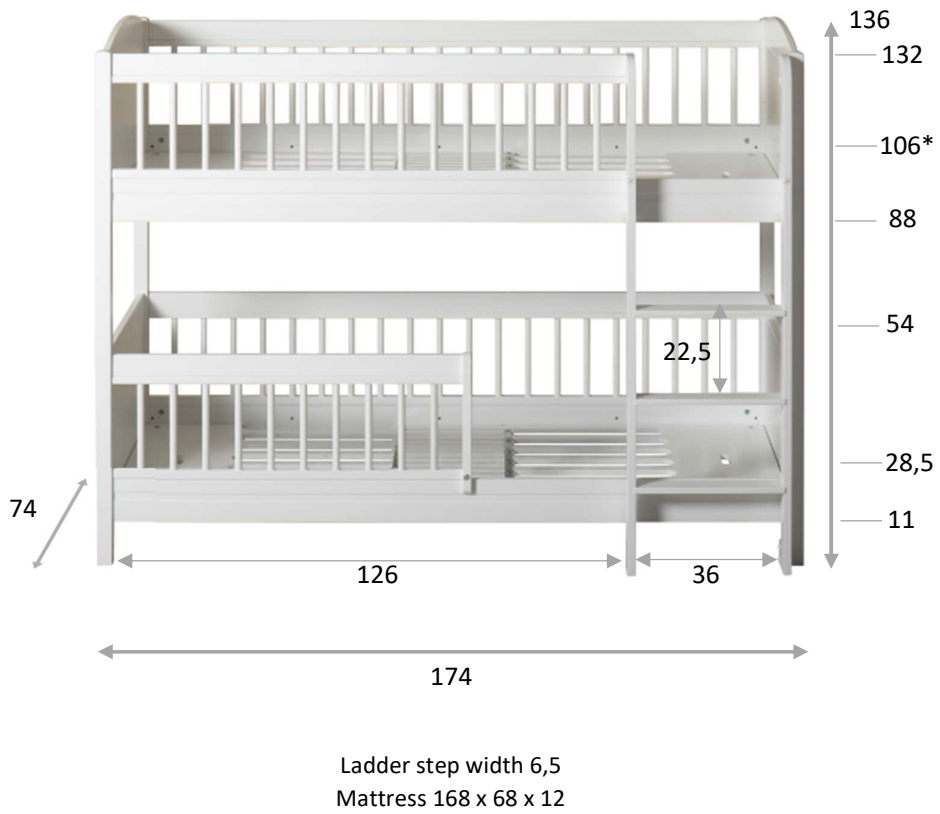

## Seaside Lille+ bed measurement guide

*\*Mattress height (supplied by Oliver furniture). All dimensions in centimetres.*

**Basic (cot) 021250**

**Junior bed 021252**

Low loft bed 021253

Low bunk bed 021253

**Rooftop 021256**

Bed height including rooftop:

**Junior bed** 135,5 cm

**Low loft bed** 208 cm

**Low bunk bed** 208 cm