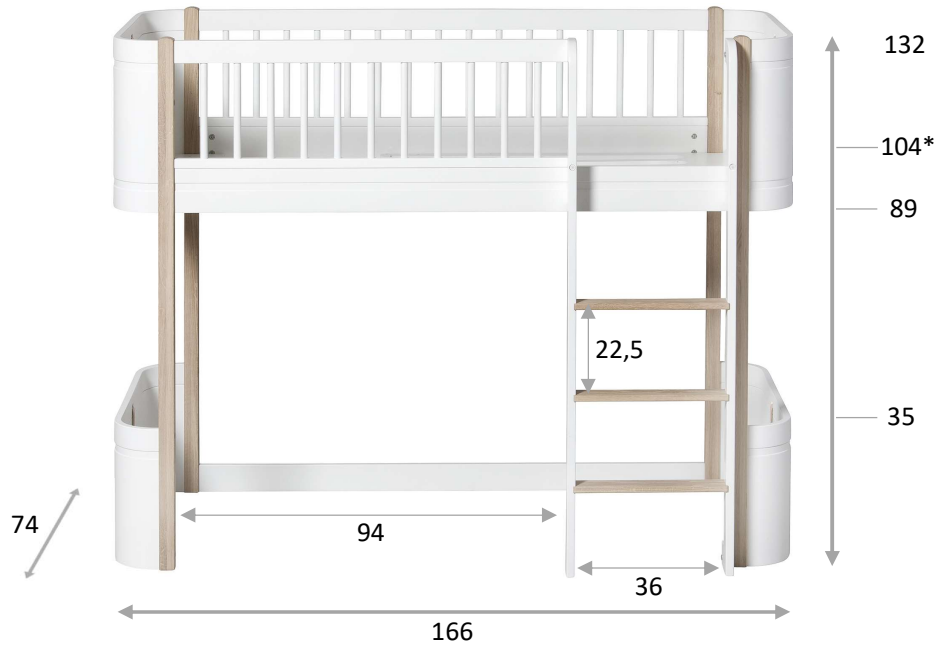

## Wood Co-sleeper measurement guide

*\*Mattress height (supplied by Oliver furniture). All dimensions in centimetres.*

Co-sleeper 041487

Mattress 82 x 42 x 4

*Suitable for parents' bed with clearance 44 – 63,5 cm*

## Wood Mini+ bed measurement guide

*\*Mattress height (supplied by Oliver furniture). All dimensions in centimetres.*

**Basic (cot) 041425/041426**

**Junior bed 041465/041466**

**Low loft bed 041447/041448**

Ladder step width 6,5  
Mattress 162 x 68 x 12

**Low bunk bed 041461/041462**

Ladder step width 6,5  
Mattress 162 x 68 x 12