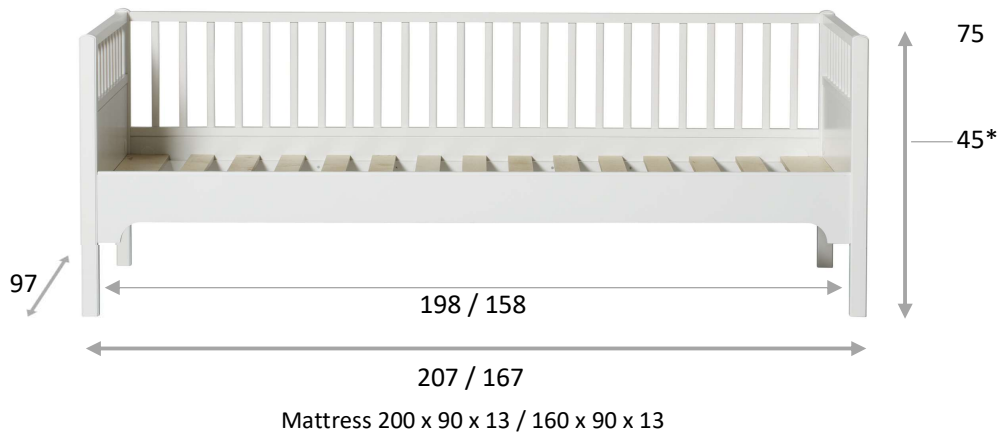

## Seaside bed measurement guide

*\*Mattress height (supplied by Oliver furniture). All dimensions in centimetres.*

**Classic Day bed 021216 / Classic Junior day bed 021229**

**Classic Low loft bed 021213 / Classic Junior low loft bed 021229**