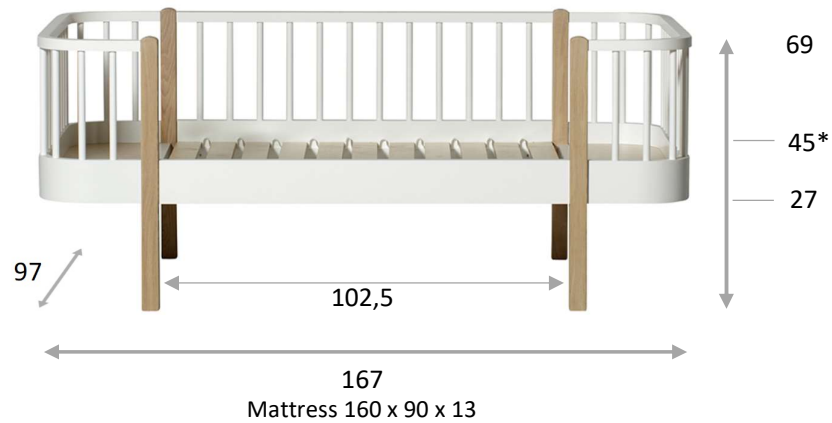

## Wood Co-sleeper measurement guide

*\*Mattress height (supplied by Oliver furniture). All dimensions in centimetres.*

Co-sleeper 041487

Mattress 82 x 42 x 4

*Suitable for parents' bed with clearance 44 – 63,5 cm*

## Wood Mini+ bed measurement guide

*\*Mattress height (supplied by Oliver furniture). All dimensions in centimetres.*

**Basic (cot) 041425/041426**

**Junior bed 041465/041466**

**Low loft bed 041447/041448**

Ladder step width 6,5  
Mattress 162 x 68 x 12

**Low bunk bed 041461/041462**

Ladder step width 6,5  
Mattress 162 x 68 x 12

## Wood bed measurement guide

*\*Mattress height (supplied by Oliver furniture). All dimensions in centimetres.*

Cot 041423/041424

Original Junior bed 041400/041401 & Original Junior day bed 041450/041451