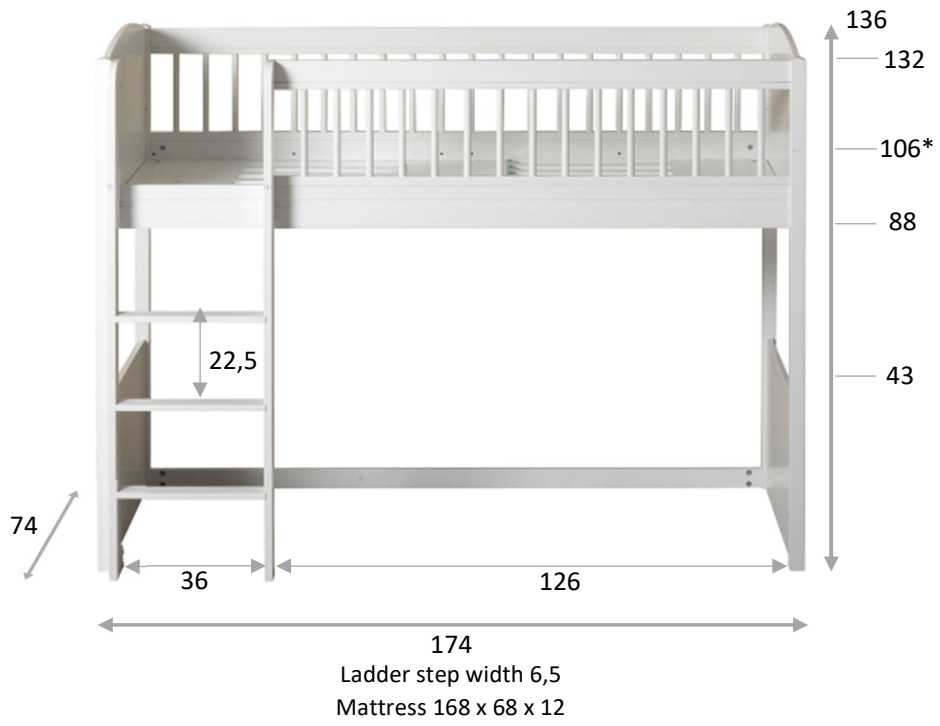

## Wood Co-sleeper measurement guide

*\*Mattress height (supplied by Oliver furniture). All dimensions in centimetres.*

Co-sleeper 041487

Mattress 82 x 42 x 4

*Suitable for parents' bed with clearance 44 – 63,5 cm*

## Seaside Lille+ bed measurement guide

*\*Mattress height (supplied by Oliver furniture). All dimensions in centimetres.*

**Basic (cot) 021250**

**Junior bed 021252**

Low loft bed 021253

Low bunk bed 021253

**Rooftop 021256**

Bed height including rooftop:

**Junior bed** 135,5 cm

**Low loft bed** 208 cm

**Low bunk bed** 208 cm