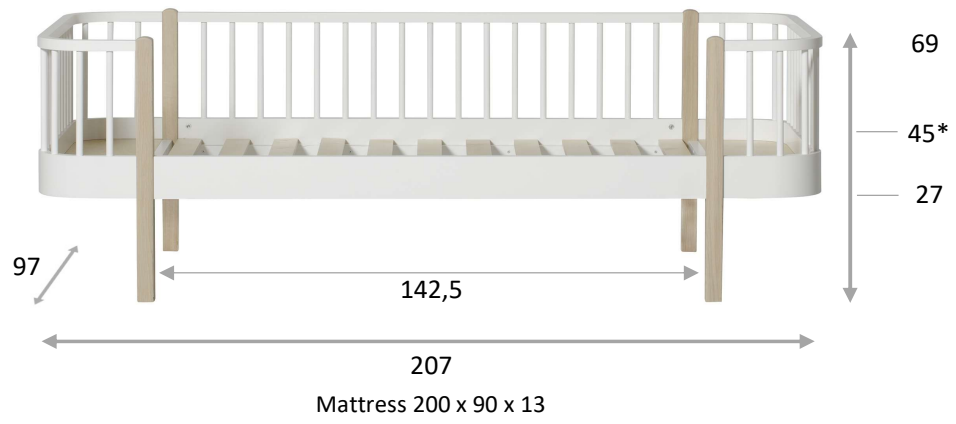

## Wood bed measurement guide

*\*Mattress height (supplied by Oliver furniture). All dimensions in centimetres.*

Cot 041423/041424

Original Junior bed 041400/041401 & Original Junior day bed 041450/041451

**Original Bed 041402/041403 & Original Day bed 041404/041405**

**Original Bunk bed 041412/041413**

Original Low loft bed 041427/041428

Original Loft bed 041429/041430

Lounger 90 041564/041565

Mattress 200 x 90 x 13