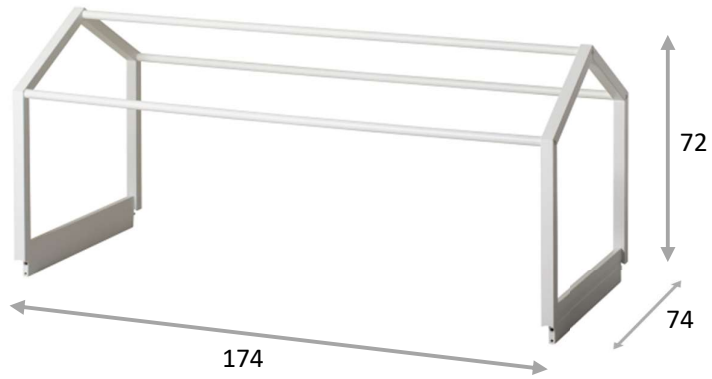

## Seaside Lille+ bed measurement guide

*\*Mattress height (supplied by Oliver furniture). All dimensions in centimetres.*

**Basic (cot) 021250**

**Junior bed 021252**

Low loft bed 021253

Low bunk bed 021253

**Rooftop 021256**

Bed height including rooftop:

**Junior bed** 135,5 cm

**Low loft bed** 208 cm

**Low bunk bed** 208 cm