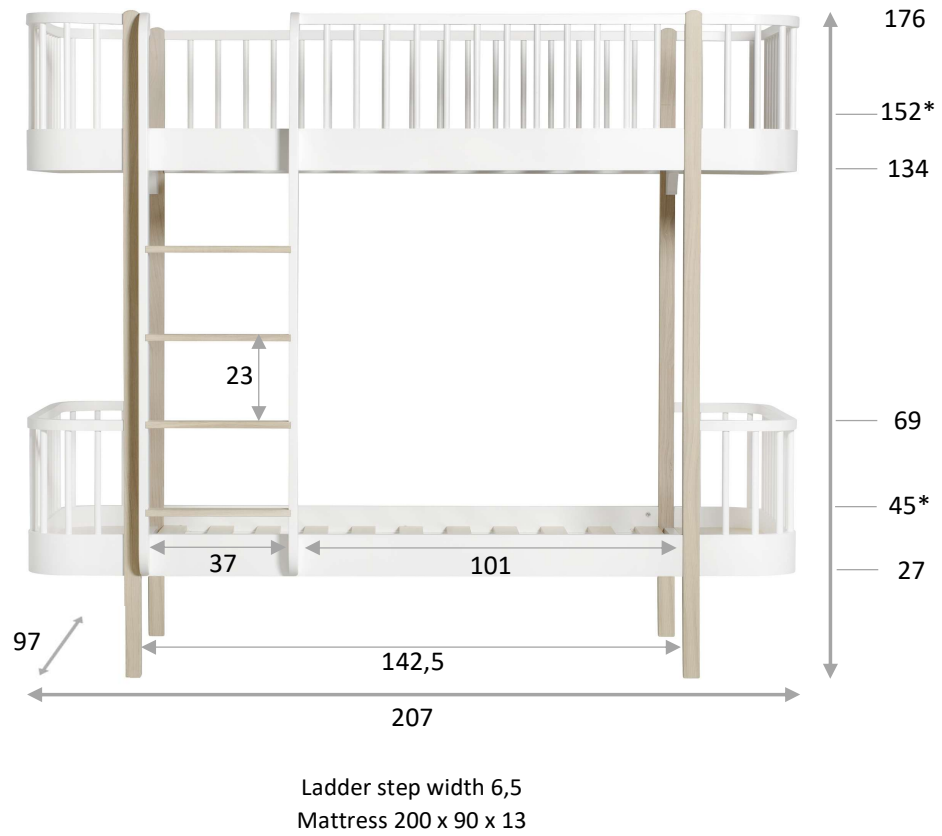

## Wood Co-sleeper measurement guide

*\*Mattress height (supplied by Oliver furniture). All dimensions in centimetres.*

Co-sleeper 041487

Mattress 82 x 42 x 4

*Suitable for parents' bed with clearance 44 – 63,5 cm*

Ladder step width 6,5  
Mattress 162 x 68 x 12

**Low bunk bed 041461/041462**

Ladder step width 6,5  
Mattress 162 x 68 x 12

## Wood bed measurement guide

*\*Mattress height (supplied by Oliver furniture). All dimensions in centimetres.*

Cot 041423/041424

Original Junior bed 041400/041401 & Original Junior day bed 041450/041451

**Original Bed 041402/041403 & Original Day bed 041404/041405**

**Original Bunk bed 041412/041413**

Original Low loft bed 041427/041428

Original Loft bed 041429/041430

Lounger 90 041564/041565

Mattress 200 x 90 x 13