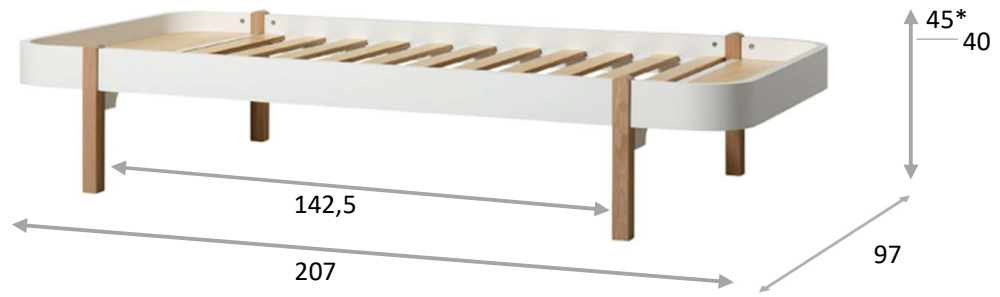

## Wood bed measurement guide

*\*Mattress height (supplied by Oliver furniture). All dimensions in centimetres.*

Cot 041423/041424

Original Junior bed 041400/041401 & Original Junior day bed 041450/041451

**Original Bed 041402/041403 & Original Day bed 041404/041405**

**Original Bunk bed 041412/041413**

Original Low loft bed 041427/041428

Original Loft bed 041429/041430

Lounger 90 041564/041565

Mattress 200 x 90 x 13