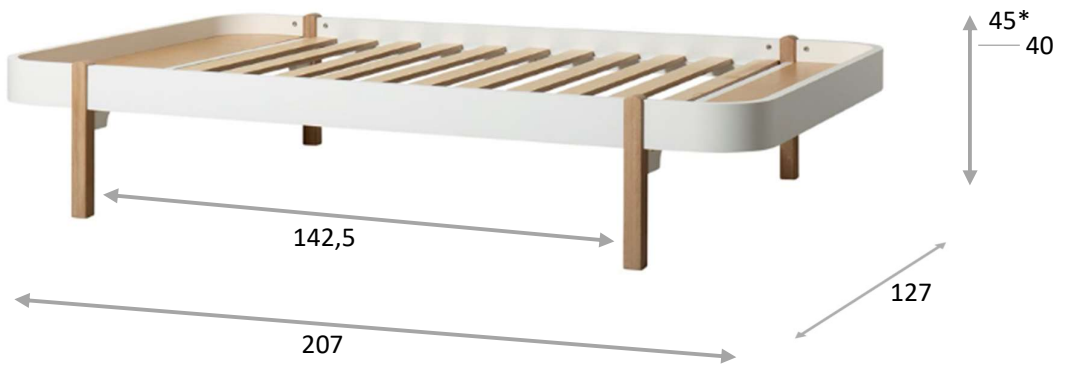

Lounger 120 041566/041567