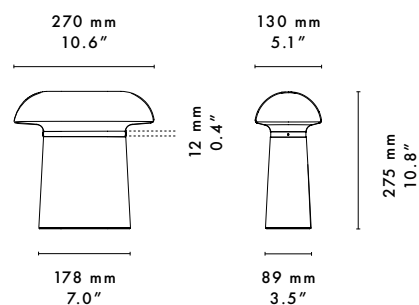

Bulb

Not included

Country of origin

China

Packaging

No. of boxes: 1 box
L 315 x D 255 x H 355 mm
L 12.4 x D 10.0 x H 13.9"

Weight

2,8/5,2 kg (3,5/6,0 kg incl. packaging)

139305 Walnut (cUL)

139306 Ivory travertine (cUL)

Product dimensions

L 270 x D 130 x H 275 mm

L 10.6 x D 5.1 x H 10.8"

Nova table lamp

Designed by 201 Design Studio

English text