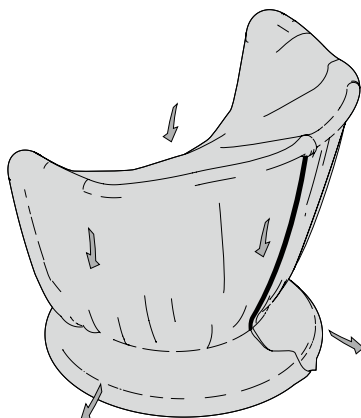

GUBI

ASSEMBLY INSTRUCTIONS

for

Grace Outdoor Lounge Chair

CONTENTS

Grace Outdoor Lounge Chair

x1

x1

x1

1.

Take the raincover and position it on the top of the chair.

2.

Pull the cover on each side to prevent the formation of water basins.

3.

Close the zipper situated on the back of the chair.

STORAGE INSTRUCTIONS