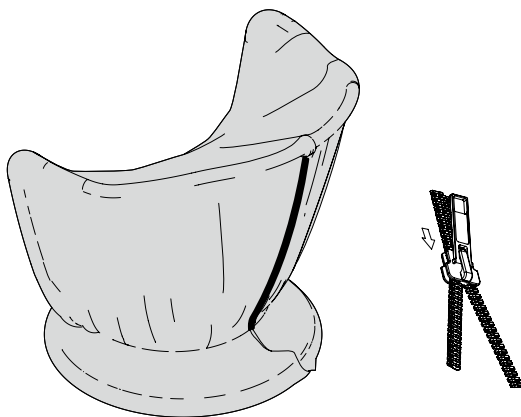

GUBI

ASSEMBLY INSTRUCTIONS

for

Grace Outdoor Lounge Chair

CONTENTS

Grace Outdoor Lounge Chair

x1

x1

x1

1.

Take the raincover and position it on the top of the chair.

2.

Pull the cover on each side to prevent the formation of water basins.

3.

Close the zipper situated on the back of the chair.

STORAGE INSTRUCTIONS