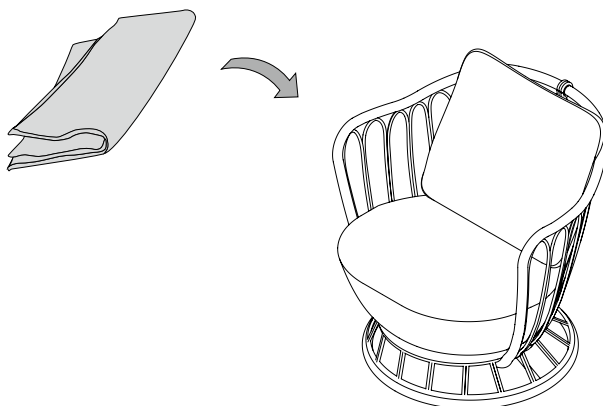

GUBI

ASSEMBLY INSTRUCTIONS

for

Grace Outdoor Lounge Chair

CONTENTS

Grace Outdoor Lounge Chair

x1

x1

x1

1.

Take the raincover and position it on the top of the chair.

2.

Pull the cover on each side to prevent the formation of water basins.

3.

Close the zipper situated on the back of the chair.

STORAGE INSTRUCTIONS