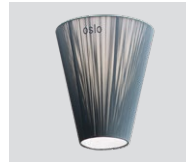

# Oslo Wood

Oslo Wood beige shade – *Item no. 160*

Oslo Wood black shade – *Item no. 161*

Oslo Wood light blue shade – *Item no. 162*

Oslo Wood green shade – *Item no. 163*

Oslo Wood white shade – *Item no. 164*

Oslo Wood olive green shade – *Item no. 165*

Oslo Wood caramel shade – *Item no. 166*

Oslo Wood steel feet – *Item no. 180*

Oslo Wood gold feet – *Item no. 184*

Oslo Wood white matt feet – *Item no. 185*

Oslo Wood black matt feet – *Item no. 186*

Oslo Wood light grey feet – *Item no. 187*

Oslo Wood beige feet – *Item no. 188*

**Product type:** Floor lamp

**Design:** Ove Rogne, 2006

**Shade material:** Coloured chain link fabric

**Shade colour:** Beige, black, light blue, green, olive green, white or caramel

**Body material:** Steel

**Body colour:** Steel, gold, white matt, black matt, light grey or beige

**Wire:** Black, 200 cm

**Dimmer switch:** Black

**Bulb:** E27, Max. 100 W (dimnable)

**Voltage:** 220V - 240V - 50Hz