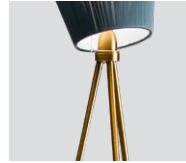

# Oslo Wood

Oslo Wood beige shade – *Item no. 160*

Oslo Wood black shade – *Item no. 161*

Oslo Wood light blue shade – *Item no. 162*

Oslo Wood green shade – *Item no. 163*

Oslo Wood white shade – *Item no. 164*

Oslo Wood olive green shade – *Item no. 165*

Oslo Wood caramel shade – *Item no. 166*

Oslo Wood steel feet – *Item no. 180*

Oslo Wood gold feet – *Item no. 184*

Oslo Wood white matt feet – *Item no. 185*

Oslo Wood black matt feet – *Item no. 186*

Oslo Wood light grey feet – *Item no. 187*

Oslo Wood beige feet – *Item no. 188*

**Product type:** Floor lamp

**Design:** Ove Rogne, 2006

**Shade material:** Coloured chain link fabric

**Shade colour:** Beige, black, light blue, green, olive green, white or caramel

**Body material:** Steel

**Body colour:** Steel, gold, white matt, black matt, light grey or beige

**Wire:** Black, 200 cm

**Dimmer switch:** Black

**Bulb:** E27, Max. 100 W (dimnable)

**Voltage:** 220V - 240V - 50Hz