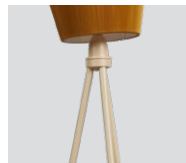

# Oslo Wood

Oslo Wood beige shade – *Item no. 160*

Oslo Wood black shade – *Item no. 161*

Oslo Wood light blue shade – *Item no. 162*

Oslo Wood green shade – *Item no. 163*

Oslo Wood white shade – *Item no. 164*

Oslo Wood olive green shade – *Item no. 165*

Oslo Wood caramel shade – *Item no. 166*

Oslo Wood steel feet – *Item no. 180*

Oslo Wood gold feet – *Item no. 184*

Oslo Wood white matt feet – *Item no. 185*

Oslo Wood black matt feet – *Item no. 186*

Oslo Wood light grey feet – *Item no. 187*

Oslo Wood beige feet – *Item no. 188*

**Product type:** Floor lamp

**Design:** Ove Rogne, 2006

**Shade material:** Coloured chain link fabric

**Shade colour:** Beige, black, light blue, green, olive green, white or caramel

**Body material:** Steel

**Body colour:** Steel, gold, white matt, black matt, light grey or beige

**Wire:** Black, 200 cm

**Dimmer switch:** Black

**Bulb:** E27, Max. 100 W (dimnable)

**Voltage:** 220V - 240V - 50Hz