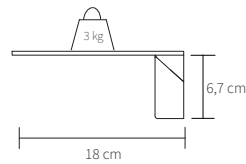

## SPECIFICATIONS

---

Product category	Shelves
Item no.	10501
EAN code	5712731105019
Country of origin	China
Tarif	9403.20.80.00
Materials	Oak/Steel
Colour	Black
Product dimensions (H x L x W)	7,4 cm x 60 cm x 18 cm
Packaging dimensions (H x L x W)	6,5 cm x 64 cm x 21 cm
Product weight	2,5 kg
Max load	3 kg
Box Content	Screws, Plugs, Bushings and Manual
Cleaning	Use a soft dry cloth to clean the product Do not use household cleaners.