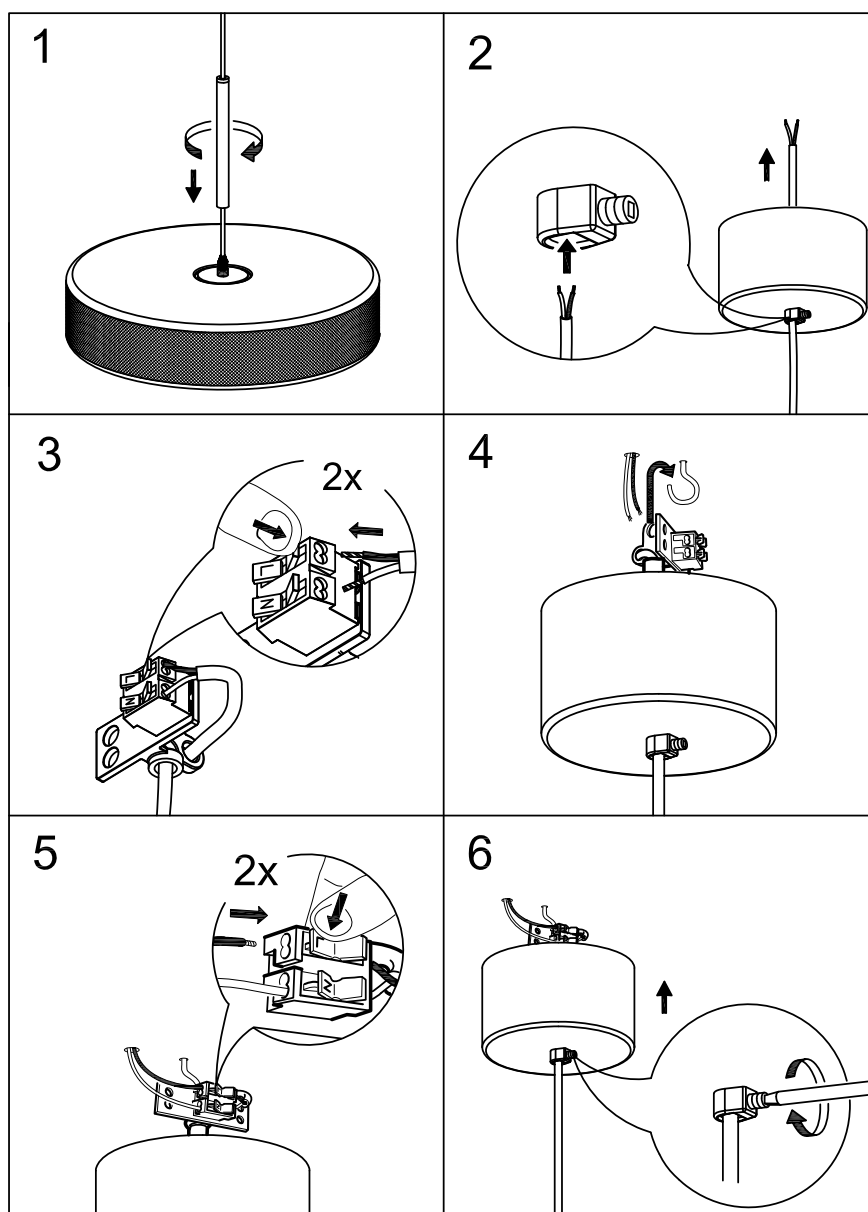

Grain

HB1713

herstal

Instruction 1598

Belid Lighting AB, SE-432 95 Varberg, Sweden | Phone +46 340 662500 | www.belid.se

English

If the external flexible cable or cord of this luminaire is damaged, it may only be replaced by the manufacturer, its service agent or a similarly qualified person in order to avoid hazard.