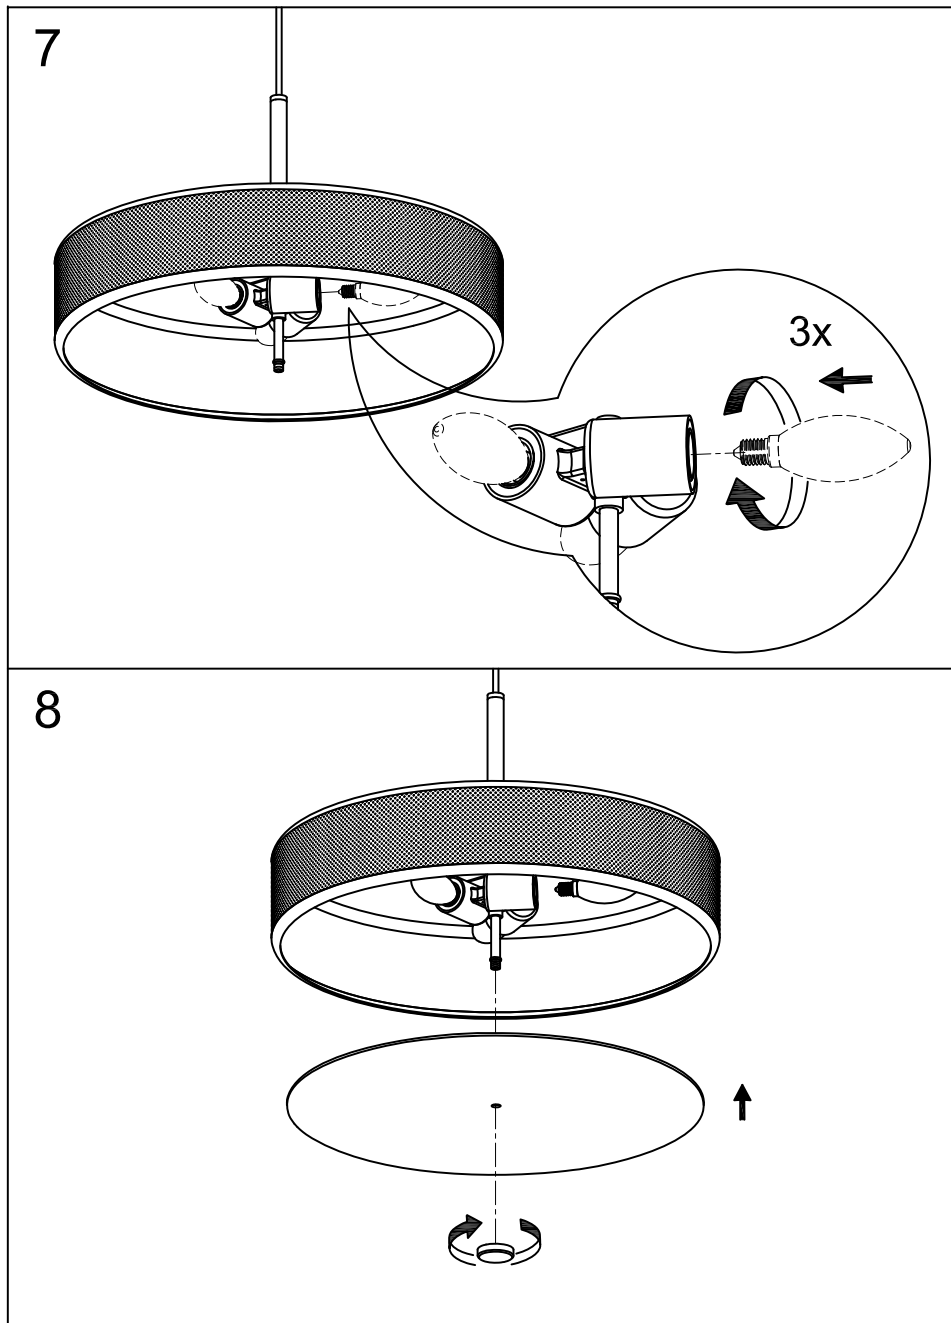

Grain

HB1713

herstal

Instruction 1598

Belid Lighting AB, SE-432 95 Varberg, Sweden | Phone +46 340 662500 | www.belid.se

English

If the external flexible cable or cord of this luminaire is damaged, it may only be replaced by the manufacturer, its service agent or a similarly qualified person in order to avoid hazard.