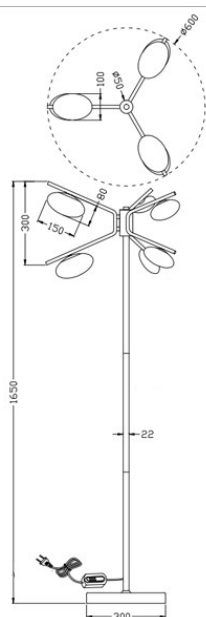

Product Specification: Imperia golvlampa matt svart

2022-08-31
4100880-4002

BY
RYDÉNS
GNOSJÖ - SWEDEN
SINCE 1958

LED

Bulb included	No

Transformer

Transformer included	No

Dimmer

Dimmer included	Yes

Dimmer position	Cable

Recommended type of dimmer	Footsliding dimmer

Shade

Shade material	Glass

Cable/Connection

Type of cable	Flat plastic

Cable length (cm)	2.5m

Technical properties

Socket 1	G9

Socket 1 Max Watt	3W

Socket 1 (V)	230V

Socket 1	6pcs

Recommended bulb socket 1	SMD LED

Article number recommended bulb socket 1	1652690-7002

Bulb included	No

Switch position	Cable

Indoor/Outdoor	Indoor

Protection class	II

Material	Metal

byrydens.com
info@byrydens.se

AB Rydén i Gnosjö
Box138, SE-33523 Gnosjö, Sweden
Phone +46 (0) 370 33 30 40
info@byrydens.se
www.byrydens.com