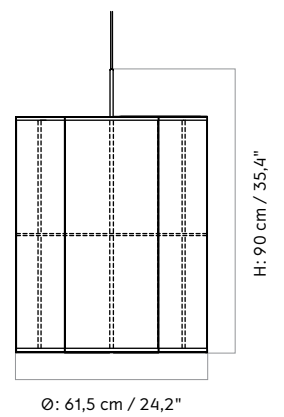

CORD LENGTH
500 cm / 197"

CLASSIFICATION
IP20

CERTIFICATIONS
CE certified, tests can be obtained upon request.

PACKAGING TYPE
Ø18: Gift box
Ø30: Brown box

PACKAGING MEASUREMENTS (H x W x D)

Ø18
24 cm x 24 cm x 50 cm / 9,4" x 9,4" x 19,7"

Ø60
H: 90 cm / 35,4"
Ø: 61,5 cm / 24,2"

PRODUCTION PROCESS
Welded steel frame with a hand-made shade.

COLOUR
White, bronzed brass
Raw, bronzed brass

MATERIALS
Steel, linen, PS plastic.
Thickness of line may vary giving a slightly different light.

CORD LENGTH
500 cm / 197"

CLASSIFICATION
IP20

CERTIFICATIONS
CE certified, tests can be obtained upon request.

PACKAGING TYPE
Brown box

PACKAGING MEASUREMENTS (H x W x D)

Ø32
43,5 cm x 43,5 cm x 49 cm / 9,4" x 9,4" x 19,3"

Ø60
67,5 cm x 67,5 cm x 78 cm / 26,6" x 26,6" x 30,7"

MATERIALS & MAINTENANCE
Please visit menuspace.com for materials, care and maintenance instructions.

CLUSTER, Ø32

CLUSTER, Ø60

Hashira Table Lamp

BY NORM ARCHITECTS