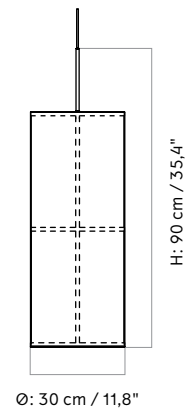

BY NORM ARCHITECTS

TECHNICAL SPECIFICATIONS

PRODUCT TYPE
Pendant

COLLI
2

ENVIRONMENT
Indoor

DIMENSIONS

Ø18
H: 60 cm / 23,6"
Ø: 18 cm / 7,1"

Ø30
H: 90 cm / 35,4"
Ø: 30 cm / 11,8"

CORD LENGTH
500 cm / 197"

CLASSIFICATION
IP20

CERTIFICATIONS
CE certified, tests can be obtained upon request.

PACKAGING TYPE
Ø18: Gift box
Ø30: Brown box

PACKAGING MEASUREMENTS (H x W x D)

Ø18
24 cm x 24 cm x 50 cm / 9,4" x 9,4" x 19,7"

Ø30
37 cm x 37 cm x 80 cm
14,6" x 14,6" x 31,5"

MATERIALS & MAINTENANCE
Please visit menuspace.com for materials, care and maintenance instructions.

Ø18

Ø30

Hashira Pendant, Cluster

BY NORM ARCHITECTS

Translucent, cylindrical fabric shade with metal frame, textile cord and dimmer switch.

Ø60
H: 90 cm / 35,4"
Ø: 61,5 cm / 24,2"

PRODUCTION PROCESS
Welded steel frame with a hand-made shade.

COLOUR
White, bronzed brass
Raw, bronzed brass

MATERIALS
Steel, linen, PS plastic.
Thickness of line may vary giving a slightly different light.