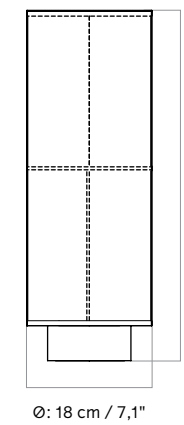

Ø60
H: 90 cm / 35,4"
Ø: 61,5 cm / 24,2"

PRODUCTION PROCESS
Welded steel frame with a hand-made shade.

COLOUR
White, bronzed brass
Raw, bronzed brass

MATERIALS
Steel, linen, PS plastic.
Thickness of line may vary giving a slightly different light.

Ø60
67,5 cm x 67,5 cm x 78 cm / 26,6" x 26,6" x 30,7"

MATERIALS & MAINTENANCE
Please visit menuspace.com for materials, care and maintenance instructions.

CLUSTER, Ø32

CLUSTER, Ø60

Hashira Table Lamp

BY NORM ARCHITECTS

CANOPY

PACKAGING MEASUREMENTS (H x W x D)
53,5 cm x 24 cm x 24 cm / 21,1" x 9,4" x 9,4"

MATERIALS & MAINTENANCE
Please visit menospace.com for materials, care and maintenance instructions.

Hashira Floor Lamp

ENVIRONMENT
Indoor

DIMENSIONS
H: 83 cm / 32,7"
Ø: 30 cm / 11,8"

PRODUCTION PROCESS
Welded steel frame with a hand-made shade and sandblasted wood base.

COLOUR
White, ash
Raw, stained oak

MATERIALS
Steel, linen, PS plastic, ash
Thickness of line may vary giving a slightly different light.