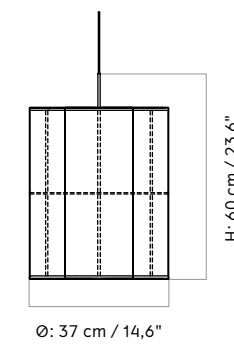

CORD LENGTH
500 cm / 197"

CLASSIFICATION
IP20

CERTIFICATIONS
CE certified, tests can be obtained upon request.

PACKAGING TYPE
Ø18: Gift box
Ø30: Brown box

PACKAGING MEASUREMENTS (H x W x D)

Ø18
24 cm x 24 cm x 50 cm / 9,4" x 9,4" x 19,7"

Ø60
H: 90 cm / 35,4"
Ø: 61,5 cm / 24,2"

PRODUCTION PROCESS
Welded steel frame with a hand-made shade.

COLOUR
White, bronzed brass
Raw, bronzed brass

MATERIALS
Steel, linen, PS plastic.
Thickness of line may vary giving a slightly different light.

CORD LENGTH
500 cm / 197"

CLASSIFICATION
IP20

CERTIFICATIONS
CE certified, tests can be obtained upon request.

PACKAGING TYPE
Brown box

PACKAGING MEASUREMENTS (H x W x D)

Ø32
43,5 cm x 43,5 cm x 49 cm / 9,4" x 9,4" x 19,3"

Ø60
67,5 cm x 67,5 cm x 78 cm / 26,6" x 26,6" x 30,7"

MATERIALS & MAINTENANCE
Please visit menuspace.com for materials, care and maintenance instructions.

CLUSTER, Ø32

CLUSTER, Ø60

Hashira Table Lamp

BY NORM ARCHITECTS