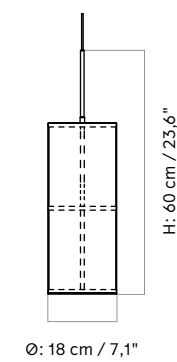

WEIGHT
Ø18: 1,15 kg / 2,54 lb
Ø30: 2,00 kg / 4,41 lb

VOLTAGE
CE: 220-230 V
US: 110-130 V

LIGHT SOURCE & ENERGY EFFICIENCY CLASS
E27 (CE) - 1 pcs / Small, 2 pcs / Large
E26 (US) - 1 pcs / Small, 2 pcs / Large

CORD LENGTH
500 cm / 197"

CLASSIFICATION
IP20

CERTIFICATIONS
CE certified, tests can be obtained upon request.

PACKAGING TYPE
Ø18: Gift box
Ø30: Brown box

PACKAGING MEASUREMENTS (H x W x D)

Ø18
24 cm x 24 cm x 50 cm / 9,4" x 9,4" x 19,7"

Ø30
37 cm x 37 cm x 80 cm
14,6" x 14,6" x 31,5"

MATERIALS & MAINTENANCE
Please visit menuspace.com for materials, care and maintenance instructions.

Ø18

Ø30

Hashira Pendant, Cluster

BY NORM ARCHITECTS

Translucent, cylindrical fabric shade with metal frame, textile cord and dimmer switch.

Ø60
H: 90 cm / 35,4"
Ø: 61,5 cm / 24,2"

PRODUCTION PROCESS
Welded steel frame with a hand-made shade.

COLOUR
White, bronzed brass
Raw, bronzed brass

MATERIALS
Steel, linen, PS plastic.
Thickness of line may vary giving a slightly different light.