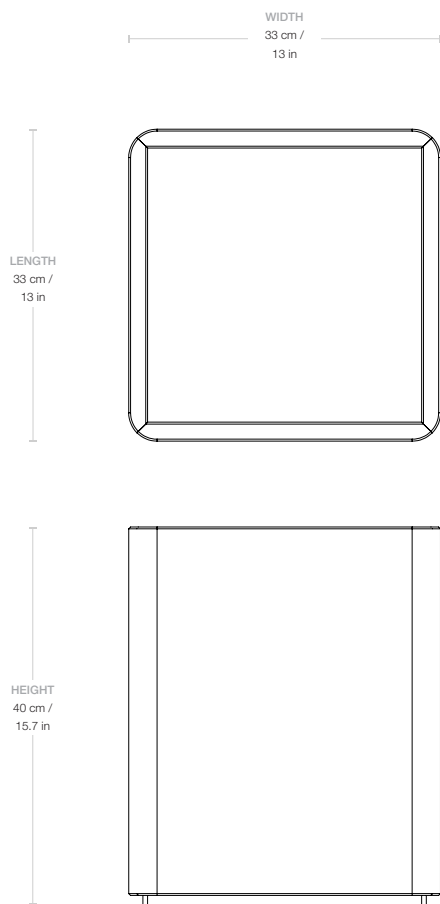

## Pietra Sidetable - 33x33x40

Designed by GamFratesi - 2024

## Dimensions

HEIGHT	40 cm / 15.7 in
WIDTH	33 cm / 13 in
DEPTH	33 cm / 13 in

---

## Weight

TOTAL WEIGHT	29,3 kg / 64.5 lbs
--------------	--------------------

## Packaging

NUMBER OF PARCELS	1
PACKAGING LENGTH	46 cm / 18.2 in
PACKAGING WIDTH	46 cm / 18.2 in
PACKAGING HEIGHT	47 cm / 18.5 in
PACKAGING WEIGHT	10 kg / 22 lbs
GROSS WEIGHT	39,3 kg / 86.5 lbs

---