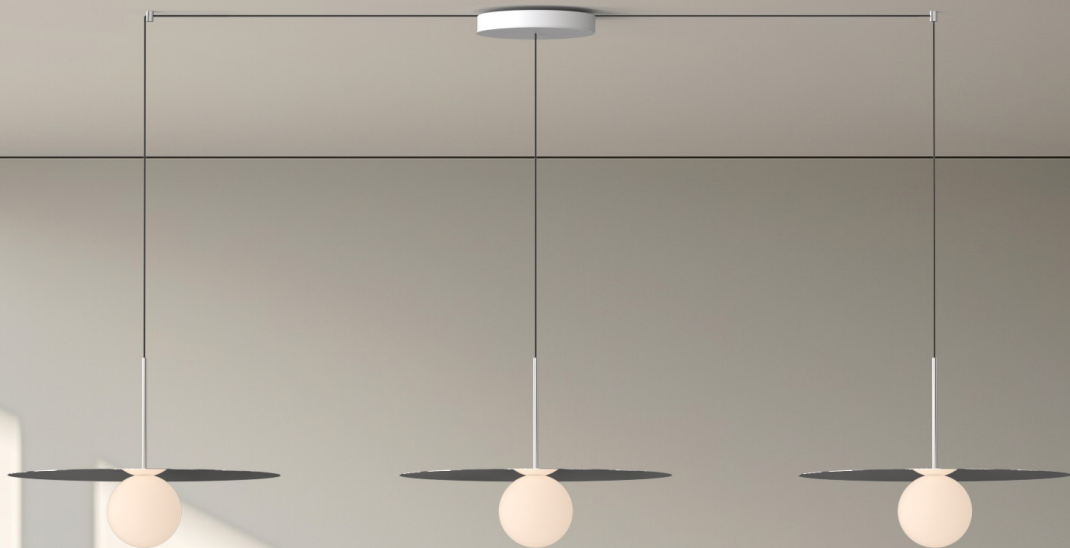

BOLA DISC MULTI-LIGHT

DESCRIPTION

Bola's elegant reflective disc and globe design can be suspended in a variety of custom arrangements in both round and linear configurations. With Bola Disc Multi-Light, up to 11 lamps can be grouped together in a variety of mixed disc sizes to form stunning luminaire displays. Both size and shape of the grouping is controlled by lamp quantity and positioning relative to the Multi-Light canopy. Swag mounts are provided to extend the lights out into space along with an ample cord length of 8.9' (2.7m) to offer a wide array of unique solutions.

FIXTURE TYPE

Pendant

LIGHT SOURCE

Custom integrated LED, high-output chip on board

PRODUCT CODES

Multi-Light Canopy 9" (White):	BOLA CAN 9 WHT
Multi-Light Canopy 9" (Black):	BOLA CAN 9 BLK
Multi-Light Canopy 12" (White):	BOLA CAN 12 WHT
Multi-Light Canopy 12" (Black):	BOLA CAN 12 BLK

CERTIFICATIONS

PACKAGING WEIGHTS AND DIMENSIONS

Multi-Light Canopy 9"	4.3LBS	12" X 12" X 6"
	2KG	30.5cm X 30.5cm X 15cm
Multi-Light Canopy 12"	6.6LBS	12" X 12" X 6"
	3KG	30.5cm X 30.5cm X 15cm

NOTES

Custom requests can be considered on volume orders.

BOLA Multi-Light Canopy
Small (Ø9" OD) Up to 6

or

BOLA Multi-Light Canopy
Large (Ø12" OD) 7 to 11

2, 3, 4, 5, 6... 11

FINISHES

CANOPY

WHITE

BLACK

LINEAR