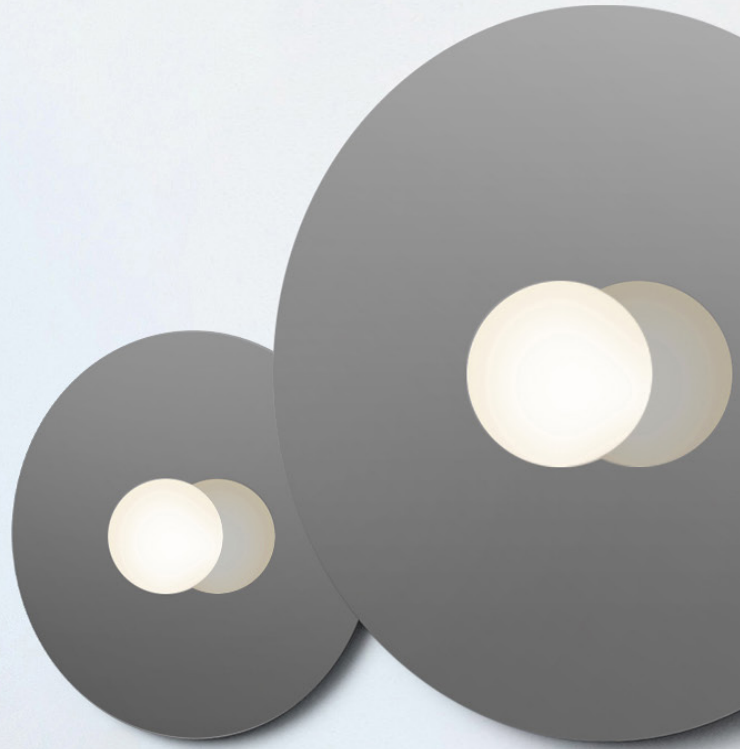

BOLA DISC FLUSH GROUPING

Stunning compositions can be created by mixing or matching different sizes and finishes together to form unique customized light clusters.