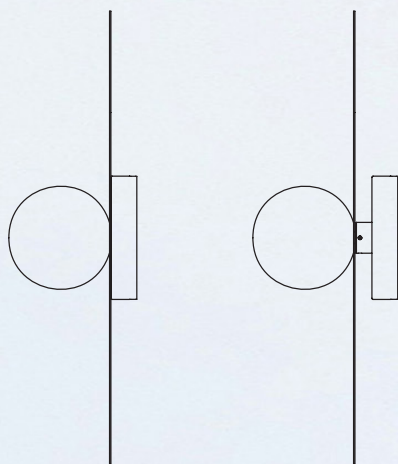

1" add-on standoff
allows for overlapping
disc groupings

PRODUCT CODE
BOLA FSH STAND

1.5"
(38mm)

1"
(23mm)