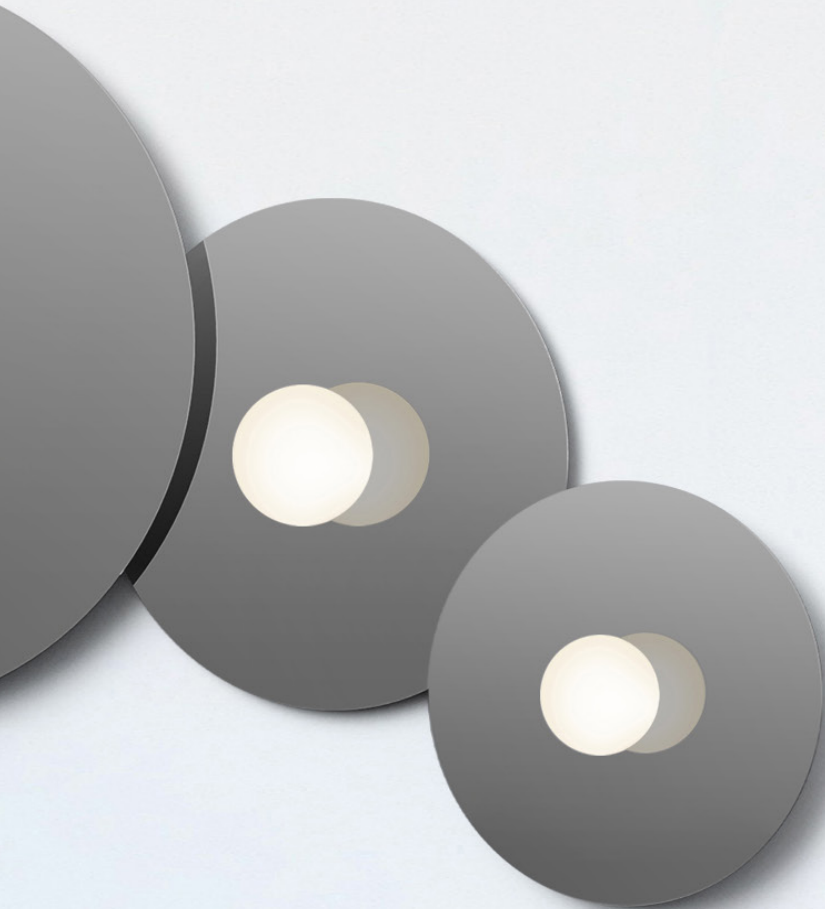

1" add-on standoff
allows for overlapping
disc groupings

PRODUCT CODE
BOLA FSH STAND

1.5"
(38mm)

1"
(23mm)