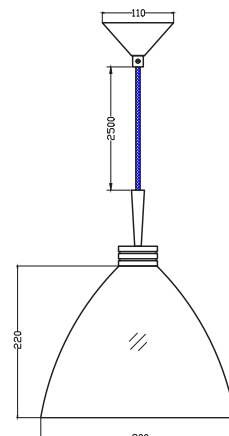

MAXI DOVE PENDANT

PRODUCT SPECIFICATION

Item no.	HB060530100105
Category	Pendant
Material	Metal/Glass
Mounting	Ceiling hook
Cord length	2,5 m
Dimmable function	Yes
Socket	E27
Wattage max	60W
Classification	<input type="checkbox"/>
IP Class	IP20
Height mm	260
Ø mm	300
Light source included	No

HB060530100105
Black

herstal