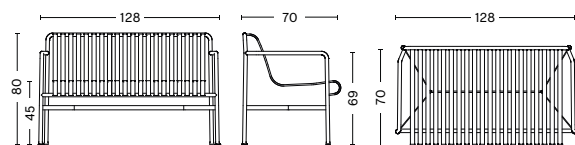

DIMENSIONS

PALISSADE CHAIR
 WIDTH 47 CM | 18.50"
 DEPTH 56 CM | 22"
 HEIGHT 80 CM | 31.50"
 SEAT HEIGHT 45 CM | 17.75"
 SEAT DEPTH 41 CM | 16.25"

PALISSADE ARMCHAIR
 WIDTH 51 CM | 20"
 DEPTH 56 CM | 22"
 HEIGHT 80 CM | 31.50"
 SEAT HEIGHT 45 CM | 17.75"
 SEAT DEPTH 41 CM | 16.25"

PALISSADE DINING ARMCHAIR
 WIDTH 63 CM | 24.75"
 DEPTH 66 CM | 26"
 HEIGHT 80 CM | 31.50"
 SEAT HEIGHT 45 CM | 17.75"
 SEAT DEPTH 44 CM | 17.25"

PALISSADE BENCH
 WIDTH 120 CM | 47.25"
 DEPTH 42 CM | 16.55"
 HEIGHT 45 CM | 17.75"

PALISSADE DINING BENCH W/O ARMREST
 WIDTH 120 CM | 47.25"
 DEPTH 70 CM | 27.55"
 HEIGHT 80 CM | 31.50"
 SEAT HEIGHT 45 CM | 17.75"

PALISSADE DINING BENCH
 WIDTH 128 CM | 50.50"
 DEPTH 70 CM | 27.50"
 HEIGHT 80 CM | 31.50"
 SEAT HEIGHT 45 CM | 17.75"