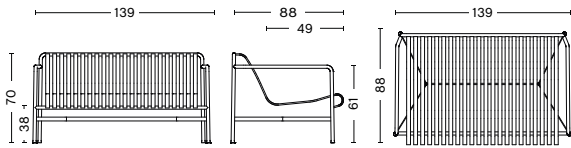

PALISSADE LOUNGE SOFA
WIDTH 139 CM | 54.75"
DEPTH 88 CM | 34.75"
HEIGHT 70 CM | 27.50"
SEAT HEIGHT 38 CM | 15"
SEAT DEPTH 49 CM/ 19.25"