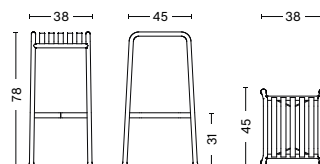

DIMENSIONS

PALISSADE CHAIR
 WIDTH 47 CM | 18.50"
 DEPTH 56 CM | 22"
 HEIGHT 80 CM | 31.50"
 SEAT HEIGHT 45 CM | 17.75"
 SEAT DEPTH 41 CM | 16.25"

PALISSADE ARMCHAIR
 WIDTH 51 CM | 20"
 DEPTH 56 CM | 22"
 HEIGHT 80 CM | 31.50"
 SEAT HEIGHT 45 CM | 17.75"
 SEAT DEPTH 41 CM | 16.25"

PALISSADE DINING ARMCHAIR
 WIDTH 63 CM | 24.75"
 DEPTH 66 CM | 26"
 HEIGHT 80 CM | 31.50"
 SEAT HEIGHT 45 CM | 17.75"
 SEAT DEPTH 44 CM | 17.25"

PALISSADE BENCH
 WIDTH 120 CM | 47.25"
 DEPTH 42 CM | 16.55"
 HEIGHT 45 CM | 17.75"

PALISSADE DINING BENCH W/O ARMREST
 WIDTH 120 CM | 47.25"
 DEPTH 70 CM | 27.55"
 HEIGHT 80 CM | 31.50"
 SEAT HEIGHT 45 CM | 17.75"

PALISSADE DINING BENCH
 WIDTH 128 CM | 50.50"
 DEPTH 70 CM | 27.50"
 HEIGHT 80 CM | 31.50"
 SEAT HEIGHT 45 CM | 17.75"

PALISSADE STOOL
 WIDTH 37 CM | 14.50"
 DEPTH 42 CM | 16.50"
 HEIGHT 45 CM | 17.75"

PALISSADE BAR STOOL
 WIDTH 38 CM | 15"
 DEPTH 45 CM | 17.75"
 HEIGHT 78 CM | 30.75"

DIMENSIONS

PALISSADE LOUNGE CHAIR LOW
 WIDTH 73 CM | 28.75"
 DEPTH 81 CM | 32"
 HEIGHT 70 CM | 27.50"
 SEAT HEIGHT 38 CM | 15"
 SEAT DEPTH 49 CM/ 19.25"