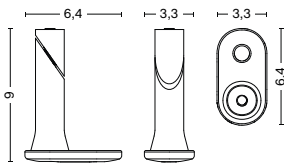

HEADREST CUSHION
FOR CHAISE LONGUE
WIDTH 46,5 CM | 18.25"
DIAMETER 14 CM | 5.50"

MATERIALS | QUILTED CUSHION

OUTDOOR FABRIC
Solution dyed Olefin, Teflon® Water Repellent.

FOAM
15 mm Polyurethane foam.

BACKING
Black anti-slip recycled PET with biobased natural rubber coating.

FABRIC COLOUR

Please note that the colour codes are indicative.

ANTHRACITE
TEXSILK
UNICOLORS II
2657

SKY GREY
TEXSILK
UNICOLORS II
2649

OLIVE
TEXSILK
UNICOLORS II
2497

IRON RED
TEXSILK
UNICOLORS II
2230

PALISSADE FIXATION BRACKET | SEATING

DIMENSIONS

WIDTH 6,4 CM | 2.50"

DEPTH 3,3 CM | 1.25"

HEIGHT 9 CM | 3.50"

MATERIALS

FIXATION BRACKET

Powder coated stainless steel with EPDM rubber washer.

COLOUR & FINISH