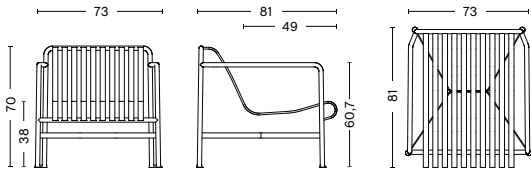

PALISSADE DINING ARMCHAIR
 WIDTH 63 CM | 24.75"
 DEPTH 66 CM | 26"
 HEIGHT 80 CM | 31.50"
 SEAT HEIGHT 45 CM | 17.75"
 SEAT DEPTH 44 CM | 17.25"

PALISSADE BENCH
 WIDTH 120 CM | 47.25"
 DEPTH 42 CM | 16.55"
 HEIGHT 45 CM | 17.75"

PALISSADE DINING BENCH W/O ARMREST
 WIDTH 120 CM | 47.25"
 DEPTH 70 CM | 27.55"
 HEIGHT 80 CM | 31.50"
 SEAT HEIGHT 45 CM | 17.75"

PALISSADE DINING BENCH
 WIDTH 128 CM | 50.50"
 DEPTH 70 CM | 27.50"
 HEIGHT 80 CM | 31.50"
 SEAT HEIGHT 45 CM | 17.75"

PALISSADE STOOL
 WIDTH 37 CM | 14.50"
 DEPTH 42 CM | 16.50"
 HEIGHT 45 CM | 17.75"

PALISSADE BAR STOOL
 WIDTH 38 CM | 15"
 DEPTH 45 CM | 17.75"
 HEIGHT 78 CM | 30.75"

DIMENSIONS

PALISSADE LOUNGE CHAIR LOW
 WIDTH 73 CM | 28.75"
 DEPTH 81 CM | 32"
 HEIGHT 70 CM | 27.50"
 SEAT HEIGHT 38 CM | 15"
 SEAT DEPTH 49 CM/ 19.25"