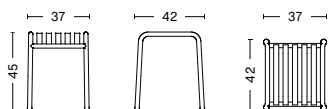

DIMENSIONS

PALISSADE CHAIR
 WIDTH 47 CM | 18.50"
 DEPTH 56 CM | 22"
 HEIGHT 80 CM | 31.50"
 SEAT HEIGHT 45 CM | 17.75"
 SEAT DEPTH 41 CM | 16.25"

PALISSADE ARMCHAIR
 WIDTH 51 CM | 20"
 DEPTH 56 CM | 22"
 HEIGHT 80 CM | 31.50"
 SEAT HEIGHT 45 CM | 17.75"
 SEAT DEPTH 41 CM | 16.25"

PALISSADE DINING ARMCHAIR
 WIDTH 63 CM | 24.75"
 DEPTH 66 CM | 26"
 HEIGHT 80 CM | 31.50"
 SEAT HEIGHT 45 CM | 17.75"
 SEAT DEPTH 44 CM | 17.25"

PALISSADE BENCH
 WIDTH 120 CM | 47.25"
 DEPTH 42 CM | 16.55"
 HEIGHT 45 CM | 17.75"

PALISSADE DINING BENCH W/O ARMREST
 WIDTH 120 CM | 47.25"
 DEPTH 70 CM | 27.55"
 HEIGHT 80 CM | 31.50"
 SEAT HEIGHT 45 CM | 17.75"

PALISSADE DINING BENCH
 WIDTH 128 CM | 50.50"
 DEPTH 70 CM | 27.50"
 HEIGHT 80 CM | 31.50"
 SEAT HEIGHT 45 CM | 17.75"