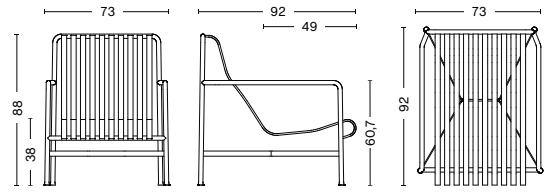

PALISSADE DINING BENCH W/O ARMREST
 WIDTH 120 CM | 47.25"
 DEPTH 70 CM | 27.55"
 HEIGHT 80 CM | 31.50"
 SEAT HEIGHT 45 CM | 17.75"

PALISSADE DINING BENCH
 WIDTH 128 CM | 50.50"
 DEPTH 70 CM | 27.50"
 HEIGHT 80 CM | 31.50"
 SEAT HEIGHT 45 CM | 17.75"

PALISSADE STOOL
 WIDTH 37 CM | 14.50"
 DEPTH 42 CM | 16.50"
 HEIGHT 45 CM | 17.75"

PALISSADE BAR STOOL
 WIDTH 38 CM | 15"
 DEPTH 45 CM | 17.75"
 HEIGHT 78 CM | 30.75"

DIMENSIONS

PALISSADE LOUNGE CHAIR LOW
 WIDTH 73 CM | 28.75"
 DEPTH 81 CM | 32"
 HEIGHT 70 CM | 27.50"
 SEAT HEIGHT 38 CM | 15"
 SEAT DEPTH 49 CM/ 19.25"

PALISSADE LOUNGE CHAIR HIGH
 WIDTH 73 CM | 28.75"
 DEPTH 92 CM | 36.25"
 HEIGHT 88 CM | 34.75"
 SEAT HEIGHT 38 CM | 15"
 SEAT DEPTH 49 CM/ 19.25"

PALISSADE LOUNGE SOFA
 WIDTH 139 CM | 54.75"
 DEPTH 88 CM | 34.75"
 HEIGHT 70 CM | 27.50"
 SEAT HEIGHT 38 CM | 15"
 SEAT DEPTH 49 CM/ 19.25"