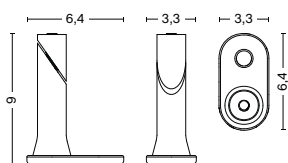

DIMENSIONS

WIDTH 6,4 CM | 2.50"

DEPTH 3,3 CM | 1.25"

HEIGHT 9 CM | 3.50"

MATERIALS

FIXATION BRACKET

Powder coated stainless steel with EPDM rubber washer.

COLOUR & FINISH