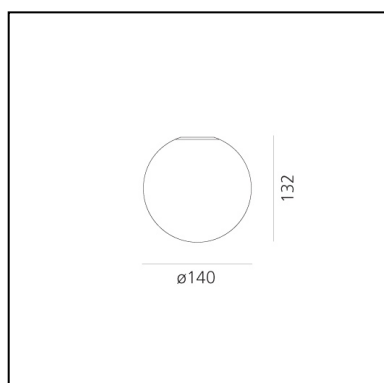

Dioscuri wall/ceiling 14 (E14)

Michele De Lucchi

IP44     Dimmerable: +  -

LUMINAIRE

- Watt: **6W**
- Voltage: **220V-240V**
- Delivered lumens output: **188lm**
- CCT: **2700K**
- Efficiency: **75%**
- Efficacy: **46.93lm/W**
- CRI: **80**

Notes

DESCRIPTION

Materials: Thermoplastic resin ceiling support; acid-etched blown glass diffuser. IP65 rating makes it suitable also for outdoor use. (Only for 25, 35, 42 versions).

PRODUCT CODE: 1039110A

FEATURES

- Article Code: **1039110A**
- Colour: **White**
- Installation: **WallCeiling**
- Material: **Blown glass, polycarbonate**
- Series: **Design Collection, Architectural Outdoor**
- Area contract: **Hospitality, null, Residential**
- Emission: **Diffused**
- design by: **Michele De Lucchi**

DIMENSIONS

- Height: **cm 13.2**
- Diameter: **cm 14**

SOURCES NOT INCLUDED

- Category: **LED RETROFIT**
- Number: **1**
- Watt: **6W**
- Socket: **E14**