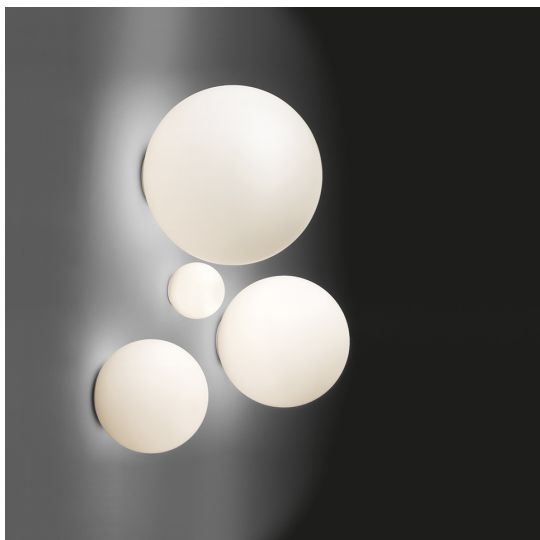

Dioscuri wall/ceiling 14 (E14)

Michele De Lucchi

IP44     Dimmerable: +  -

LUMINAIRE

- Watt: **6W**
- Voltage: **220V-240V**
- Delivered lumens output: **188lm**
- CCT: **2700K**
- Efficiency: **75%**
- Efficacy: **46.93lm/W**
- CRI: **80**

Notes

DESCRIPTION

Materials: Thermoplastic resin ceiling support; acid-etched blown glass diffuser. IP65 rating makes it suitable also for outdoor use. (Only for 25, 35, 42 versions).

PRODUCT CODE: 1039110A

FEATURES

- Article Code: **1039110A**
- Colour: **White**
- Installation: **WallCeiling**
- Material: **Blown glass, polycarbonate**
- Series: **Design Collection, Architectural Outdoor**
- Area contract: **Hospitality, null, Residential**
- Emission: **Diffused**
- design by: **Michele De Lucchi**

DIMENSIONS

- Height: **cm 13.2**
- Diameter: **cm 14**

SOURCES NOT INCLUDED

- Category: **LED RETROFIT**
- Number: **1**
- Watt: **6W**
- Socket: **E14**