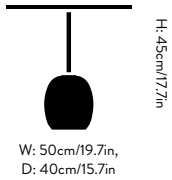

Lato LN9

Luca Nichetto

2018

Product category
Side table

Environment
Indoor

Material
Marble and powder coated steel or lacquered wood veneer.

Production process
The marble is turned into shape on a lathe and then honed to a semi matt finish. The frame is made from powder coated steel and the tabletop is made from either powder coated steel or wood veneer.

Dimensions
H: 45cm/17.7in, W: 50cm/19.7in, D: 40cm/15.7in

Packaging dimensions
Marble: H: 30cm/11.8in, W: 30cm/11.8in, D: 30cm/11.8in
Frame: H: 70cm/27.5in, W: 50cm/19.6in, D: 10cm/3.9in

Colli quantity
1 pc

Weight
Steel top: 20.1 kg
Wood veneer top: 19 kg
Marble base incl. packaging: 16.8kg
Table top incl. packaging: 6.3kg

Cleaning Instructions
Please download our material Care & Cleaning Instructions through www.andtradition.com

→ **Stock item**
Warm black & Emparador marble, Ivory white & Crema Diva marble, Lacquered Walnut & Emparador marble, Lacquered Oak & Crema Diva marble, Deep green & Verde Alpi marble

Related products