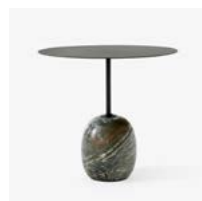

→ Warm black & Emparador marble

→ Deep green & Verde Alpi marble