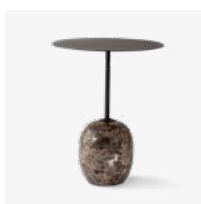

Material

Marble and powder coated steel or lacquered wood veneer.

Production process

The marble is turned into shape on a lathe and then honed to a semi matt finish. The frame is made from powder coated steel and the tabletop is made from either powder coated steel or wood veneer.

Dimensions

H: 50cm/19.7in, Ø: 40cm/15.7in

Packaging dimensions

Marble: H: 30cm/11.8in, W: 30cm/11.8in, D: 30cm/11.8in
 Frame: H: 70cm/27.5in, W: 50cm/19.6in, D: 10cm/3.9in

Colli quantity

1 pc

Weight

Steel top: 19.5 kg
 Wood top: 19 kg
 Marble base incl. packaging: 16.8kg
 Table top incl. packaging: 5.7kg

Related products

→ Warm black & Emparador marble

→ Ivory white & Crema Diva marble

→ Lacquered Walnut & Emparador marble

→ Lacquered Oak & Crema Diva marble

→ Deep green & Verde Alpi marble

Lato LN9

Luca Nichetto

2018

Product category
Side table

Environment
Indoor

Material
Marble and powder coated steel or lacquered wood veneer.

Production process
The marble is turned into shape on a lathe and then honed to a semi matt finish. The frame is made from powder coated steel and the tabletop is made from either powder coated steel or wood veneer.