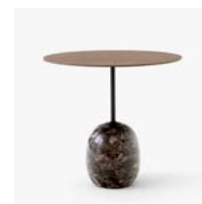

→ Lacquered Walnut & Emparador marble