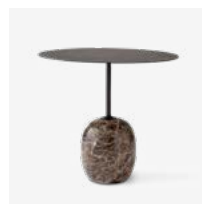

Lato LN9

Luca Nichetto

2018

Product category
Side table

Environment
Indoor

Material
Marble and powder coated steel or lacquered wood veneer.

Production process
The marble is turned into shape on a lathe and then honed to a semi matt finish. The frame is made from powder coated steel and the tabletop is made from either powder coated steel or wood veneer.

Dimensions
H: 45cm/17.7in, W: 50cm/19.7in, D: 40cm/15.7in

Packaging dimensions
Marble: H: 30cm/11.8in, W: 30cm/11.8in, D: 30cm/11.8in
Frame: H: 70cm/27.5in, W: 50cm/19.6in, D: 10cm/3.9in

Colli quantity
1 pc

Weight
Steel top: 20.1 kg
Wood veneer top: 19 kg
Marble base incl. packaging: 16.8kg
Table top incl. packaging: 6.3kg

Cleaning Instructions
Please download our material Care & Cleaning Instructions through www.andtradition.com

→ **Stock item**
Warm black & Emparador marble, Ivory white & Crema Diva marble, Lacquered Walnut & Emparador marble, Lacquered Oak & Crema Diva marble, Deep green & Verde Alpi marble

Related products