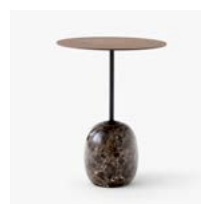

Material

Marble and powder coated steel or lacquered wood veneer.

Production process

The marble is turned into shape on a lathe and then honed to a semi matt finish. The frame is made from powder coated steel and the tabletop is made from either powder coated steel or wood veneer.

Dimensions

H: 50cm/19.7in, Ø: 40cm/15.7in

Packaging dimensions

Marble: H: 30cm/11.8in, W: 30cm/11.8in, D: 30cm/11.8in
 Frame: H: 70cm/27.5in, W: 50cm/19.6in, D: 10cm/3.9in

Colli quantity

1 pc

Weight

Steel top: 19.5 kg
 Wood top: 19 kg
 Marble base incl. packaging: 16.8kg
 Table top incl. packaging: 5.7kg

Related products

→ Warm black & Emparador marble

→ Ivory white & Crema Diva marble

→ Lacquered Walnut & Emparador marble

→ Lacquered Oak & Crema Diva marble

→ Deep green & Verde Alpi marble

Lato LN9

Luca Nichetto

2018

Product category
Side table

Environment
Indoor

Material
Marble and powder coated steel or lacquered wood veneer.

Production process
The marble is turned into shape on a lathe and then honed to a semi matt finish. The frame is made from powder coated steel and the tabletop is made from either powder coated steel or wood veneer.