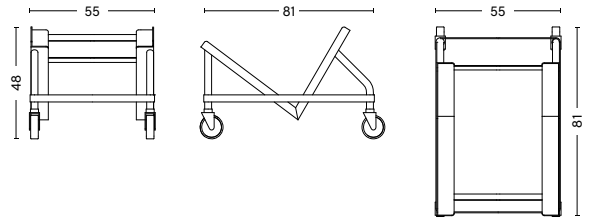

GLIDERS

PLASTIC GLIDER / Standard on all. Suitable for most floorings which are not too sensitive.

FELT GLIDER / For wooden floors. Not for sensitive wooden floors like pine wood or painted floors. Here we recommend felt glider soft.

FELT GLIDER SOFT / For sensitive floors like soft wooden floors and painted floors etc.