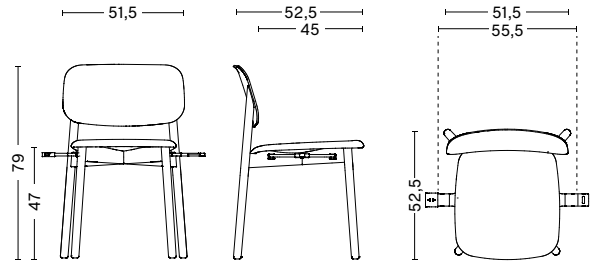

CLEAR
LACQUERED OAK

SMOKED LACQUERED
OAK SEAT & BACK /
LACQUERED OAK BASE

DIMENSIONS

WIDTH / 51,5 cm / 20.27"
DEPTH / 52,5 cm / 20.66"
HEIGHT / 79 cm / 31.10"
SEAT HEIGHT / 47,5 cm / 18.70"
SEAT DEPTH / 46 cm / 18.11"

OPTIONS

SEAT UPHOLSTERY / 10 mm foam.

LINKING DEVICE / Black plastic. The chair is premounted with brackets (black powdercoated steel) and linking device. The linking device cannot be retrofitted.

SOFT EDGE CHAIR TROLLEY / Black powdercoated steel. Rear wheels with brake. Suitable for transportation and storage. Max. 12 stacked chairs. Stacking is not possible on Soft Edge 12 with upholstery.