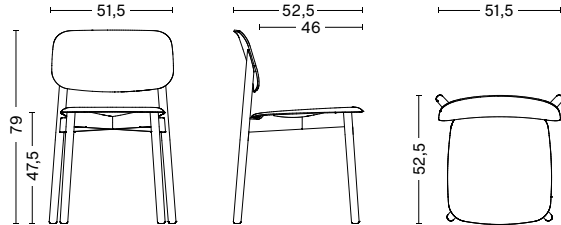

CLEAR
LACQUERED OAK

SMOKED LACQUERED
OAK SEAT & BACK /
LACQUERED OAK BASE

DIMENSIONS

WIDTH / 51,5 cm / 20.27"
DEPTH / 52,5 cm / 20.66"
HEIGHT / 79 cm / 31.10"
SEAT HEIGHT / 47,5 cm / 18.70"
SEAT DEPTH / 46 cm / 18.11"