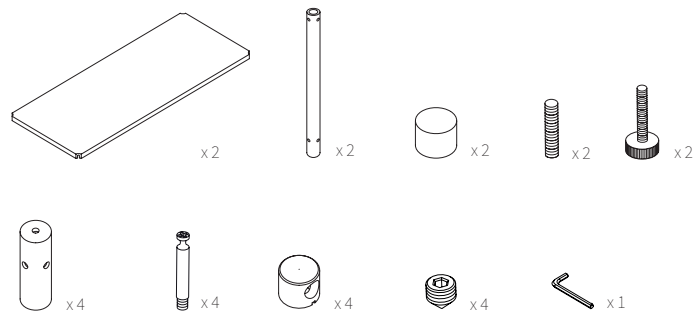

GEJST

SCENE

Michael Rem, 2013

Type Modul 2

Colours Black oak Light oak

Scene is a modular system, designed by Michael Rem for Gejst. Module by module the system can be build up high, extended to the sides and be customized with side panels, doors or back panels made in oak.

GEJST

SPECIFICATIONS

Product category	Storage
Item no.	20202 - 20206
EAN code	5712731202022 - 5712731202060
Country of origin	Denmark
Tarif	9403.30.91.00
Materials	Oak
Colour	Black oak or Light Oak
Product dimensions (H x L x W)	45,1 cm x 93 cm x 39 cm
Packaging dimensions (H x L x W)	5 cm x 99 cm x 43 cm
Product weight	11 kg
Max load	10 kg per shelf
Cleaning	Use a soft dry cloth to clean the product Do not use household cleaners.