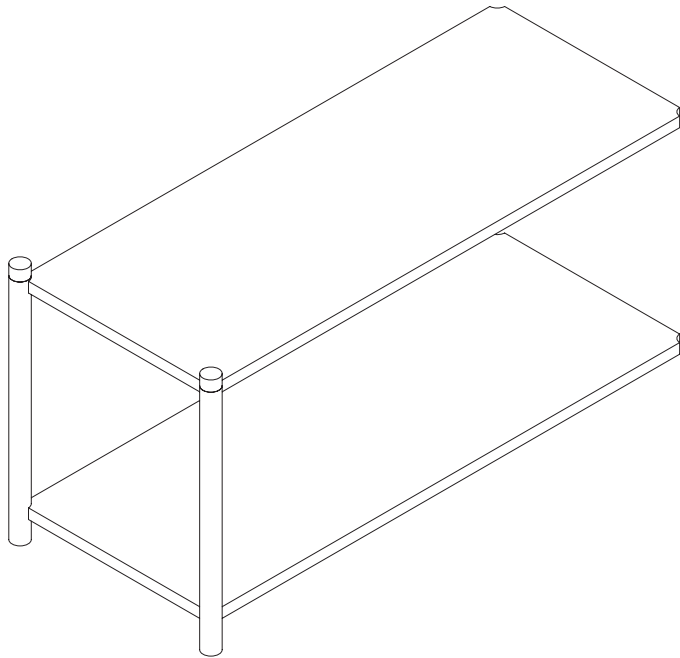

GEJST

SCENE

Michael Rem, 2013

Type Modul 2

Colours Black oak Light oak

Scene is a modular system, designed by Michael Rem for Gejst. Module by module the system can be build up high, extended to the sides and be customized with side panels, doors or back panels made in oak.

The idea behind Scene is to create a frame to put the stories we form during our life on display.

Our stories are captured in artifacts and objects full of sentimental value and with Scene you can tell your stories exactly how you want.

GEJST

SPECIFICATIONS

Product category	Storage
Item no.	20202 - 20206
EAN code	5712731202022 - 5712731202060
Country of origin	Denmark
Tarif	9403.30.91.00
Materials	Oak
Colour	Black oak or Light Oak
Product dimensions (H x L x W)	45,1 cm x 93 cm x 39 cm
Packaging dimensions (H x L x W)	5 cm x 99 cm x 43 cm
Product weight	11 kg
Max load	10 kg per shelf
Cleaning	Use a soft dry cloth to clean the product Do not use household cleaners.