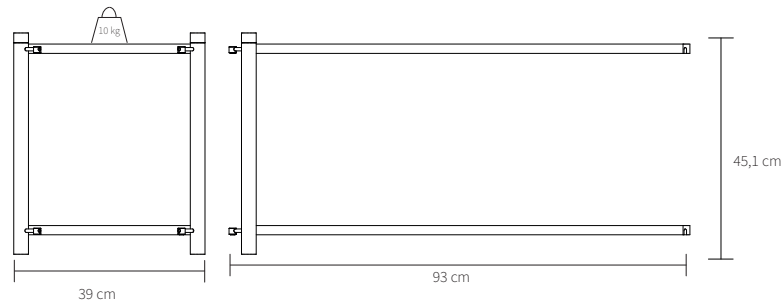

GEJST

SCENE

Michael Rem, 2013

Type Modul 2

Colours Black oak Light oak

Scene is a modular system, designed by Michael Rem for Gejst. Module by module the system can be build up high, extended to the sides and be customized with side panels, doors or back panels made in oak.

GEJST

SPECIFICATIONS

Product category	Storage
Item no.	20202 - 20206
EAN code	5712731202022 - 5712731202060
Country of origin	Denmark
Tarif	9403.30.91.00
Materials	Oak
Colour	Black oak or Light Oak
Product dimensions (H x L x W)	45,1 cm x 93 cm x 39 cm
Packaging dimensions (H x L x W)	5 cm x 99 cm x 43 cm
Product weight	11 kg
Max load	10 kg per shelf
Cleaning	Use a soft dry cloth to clean the product Do not use household cleaners.