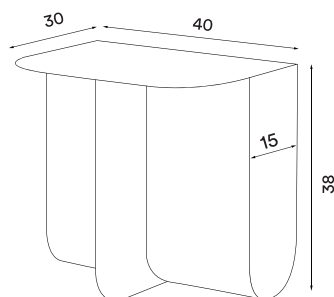

Mass

Mass table black
– Item no. 2401

Mass table steel
– Item no. 2402

Mass table brass
– Item no. 2403

Product type: Side table

Design: Roeë Magdassi, 2020

Material: Steel (black and steel versions),
solid brass (brass version)

Colours: Black, brushed steel or brushed brass

Net weight (black and steel): 5.9 kg

Net weight (brass): 6.3 kg

Order quantity: 1

Dimensions (cm):

Prices NOK	(RRP ex. VAT)	(RRP incl. VAT)	Prices SEK	(RRP ex. VAT)	(RRP incl. VAT)
Black/ steel	3 080,-	3 850,-	Black/ steel	3 272,-	4 090,-
Brass	6 320,-	7 900,-	Brass	6 712,-	8 390,-
Prices DKK	(RRP ex. VAT)	(RRP incl. VAT)	Prices Euro	(RRP ex. VAT)	(RRP incl. VAT)
Black/ steel	2 232,-	2 790,-	Black/ steel	325,-	390,-
Brass	4 552,-	5 690,-	Brass	708,-	850,-