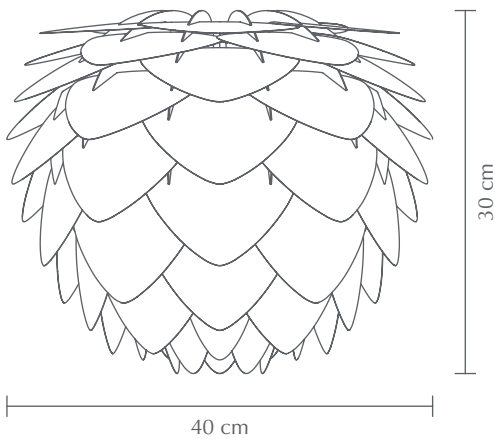

ALUVIA MINI

Designed by UIMAGE Design Team

 Pendant, floor & table lamp
Compatible with E27

 Flip 180°

 Unbreakable

DIMENSIONS
 Ø: 40 cm
H: 30 cm

MATERIAL
 Aluminium, Polypropylene & Polycarbonate

WEIGHT INCL. PACKAGING
 1.3 kg

LIGHT SOURCE
 E27 - max 15 W LED (not included)

PACKAGING
 Gift box dimensions (W×H×D): 35.5 x 51.5 x 3 cm

ASSEMBLY TIME
 20 min - video guide at umage.com

MEDIA KIT
 Photos, 3D models, 2D drawings
Download at umage.com

ALUVIA MEDIUM

Designed by UIMAGE Design Team

Pendant
Compatible with E27

Flip 180°

Unbreakable

DIMENSIONS

Ø: 59 cm
H: 48 cm

MATERIAL