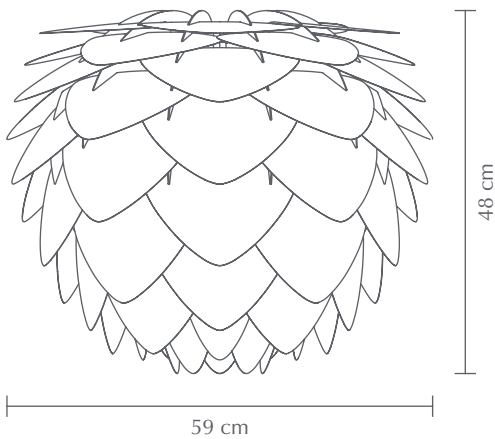

ALUVIA MEDIUM

Designed by UIMAGE Design Team

Pendant
Compatible with E27

Flip 180°

Unbreakable

DIMENSIONS

Ø: 59 cm
H: 48 cm

MATERIAL