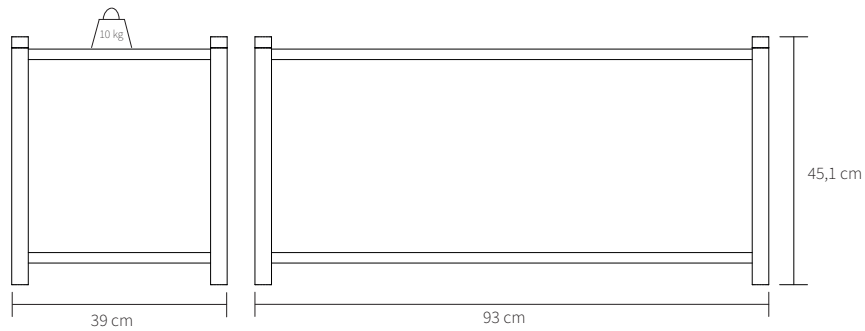

GEJST

SPECIFICATIONS

Product category	Storage
Item no.	20201 - 20205
EAN code	5712731202015 - 5712731202053
Country of origin	Denmark
Tarif	9403.30.91.00
Materials	Oak
Colour	Black Oak or Light Oak
Product dimensions (H x L x W)	45,1 cm x 93 cm x 39 cm
Packaging dimensions (H x L x W)	5 cm x 99 cm x 43 cm
Product weight	12 kg
Max load	10 kg per shelf
Cleaning	Use a soft dry cloth to clean the product Do not use household cleaners.