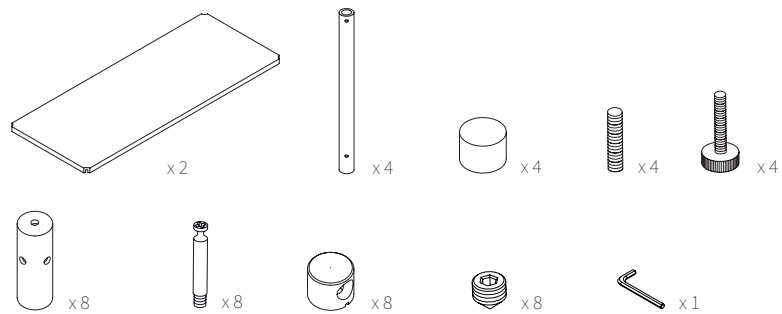

GEJST

SCENE

Michael Rem, 2013

Type Modul 1

Colours Black oak Light oak

Scene is a modular system, designed by Michael Rem for Gejst. Module by module the system can be build up high, extended to the sides and be customized with side panels, doors or back panels made in oak.

GEJST

SPECIFICATIONS

Product category	Storage
Item no.	20201 - 20205
EAN code	5712731202015 - 5712731202053
Country of origin	Denmark
Tarif	9403.30.91.00
Materials	Oak
Colour	Black Oak or Light Oak
Product dimensions (H x L x W)	45,1 cm x 93 cm x 39 cm
Packaging dimensions (H x L x W)	5 cm x 99 cm x 43 cm
Product weight	12 kg
Max load	10 kg per shelf
Cleaning	Use a soft dry cloth to clean the product Do not use household cleaners.