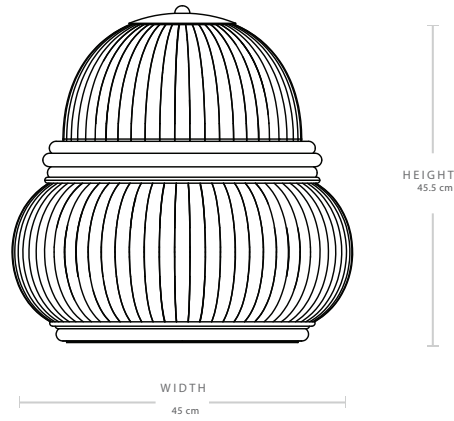

## Dimensions & Weight

LAMP HEIGHT	45 cm
LAMP STAND	Ø 45cm
SHADE DIAMETER	Ø 37 cm
SHADE HEIGHT	22.6 cm
CORD LENGTH	200 cm
TOTAL WEIGHT	4.85 kg

## Number of Parcel 1

PACKAGING HEIGHT	48 cm
PACKAGING WIDTH	48cm
PACKAGING LENGTH	48 cm
PACKAGING WEIGHT	3.15 cm
GROSS WEIGHT	8 kg