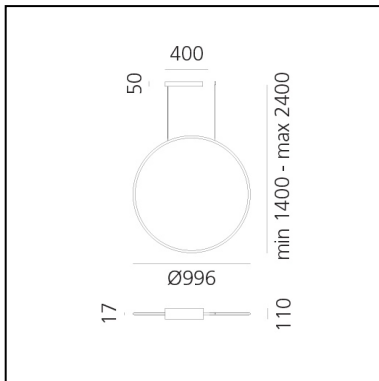

Discovery Vertical 100 - Satinized aluminium - RGBW - App Compatible

Ernesto Gismondi

IP20    Dimmerable: 

LUMINAIRE

- Watt: **59W**
- Delivered lumens output: **3308lm**
- Efficiency: **68%**
- Efficacy: **56.07lm/W**
- Dimmable Typology: **APP**

DIMENSIONS

- Width: **cm 1.7**
- Diameter: **cm 99.6**
- Base Length: **cm 40**
- Max Height from ceiling: **cm 240**

Accessories

Device for switching and controlling Artemide App products. Max N.3 inputs for external push buttons. Max 1m distance. Mains power supply required. To be installed inside flush mounting boxes or junction boxes. DV1080APP