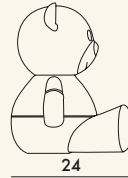

NEW!

TOY 2018

Design Moschino by Jeremy Scott

8836

MATERIAL

Painted thermoplastic technopolymer

NEW!

8837

MATERIAL

Metallic thermoplastic technopolymer

CE

8836	1	1.5	0.030	35X28X29
8837	1	1.5	0.030	35X28X29