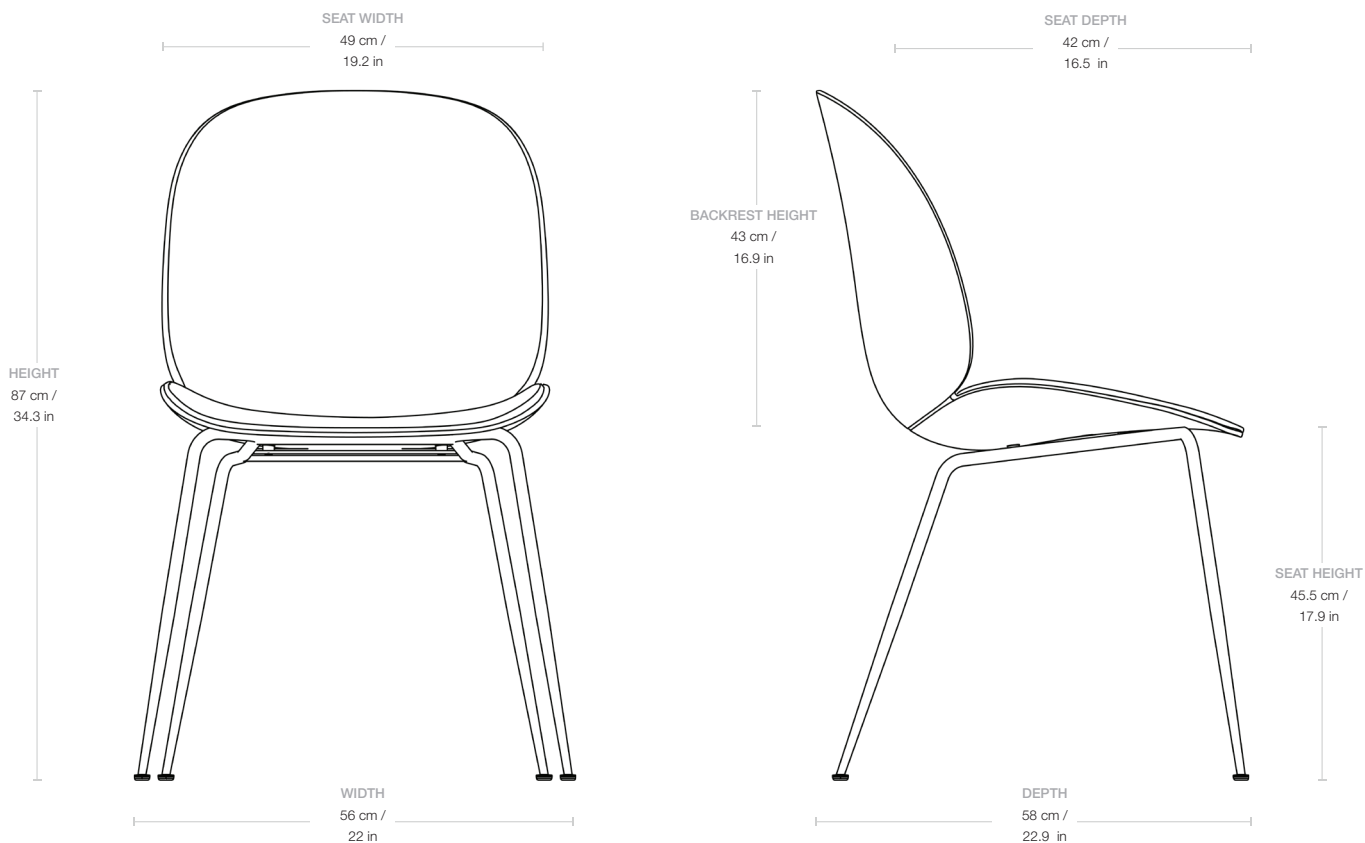

## Beetle Dining Chair, Front Upholstered - Conic base, Veneer Shell

Designed by GamFratesi - 2013

ITEM NUMBER

55063

DESCRIPTION

The Beetle Dining Chair carries strong references to the design duo GamFratesi's inspirational source; the insect world, more specific the world of beetles. The wide range of upholstery options and different bases make it possible to put your personal touch to the chair and create one of its kind. Bases are now also available in plastic edition, which gives the Beetle Dining Chair has an authentic look that adds warmth to any interior.

## Dimensions

WIDTH	56 cm / 22 in
DEPTH	58 cm / 22.9 in
HEIGHT	87 cm / 34.3
SEAT WIDTH	49 cm / 19.2 in
SEAT DEPTH	42 cm / 16.5 in
SEAT HEIGHT	45.5 cm / 17.9 in
BACKREST HEIGHT	43 cm / 16.9 in

## Weight

TOTAL WEIGHT 9,1 kg / 20,1 lbs

LEGS WEIGHT	2.4 kg / 5.3 lbs
SHELL WEIGHT	6,7 kg / 14,8 lbs

---

### LEATHER

FRONT UPHOLSTERED 1.39 m<sup>2</sup> / 14.9 ft<sup>2</sup>

---