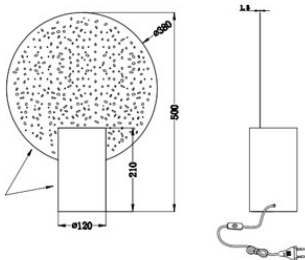

## Technical properties

Socket 1	E27
Socket 1 Max Watt	5W
Socket 1 (V)	230V
Socket 1	1pcs
Recommended bulb socket 1	LED classic
Bulb included	No
Switch position	Cable
Indoor/Outdoor	Indoor
Protection class	II
Material	Metal

## Cable/Connection

Type of cable	Flat plastic
Cable length (cm)	2m

**byrydens.com**  
**info@byrydens.se**

AB Rydén i Gnosjö  
Box138, SE-33523 Gnosjö, Sweden  
Phone +46 (0) 370 33 30 40  
info@byrydens.se  
www.byrydens.com