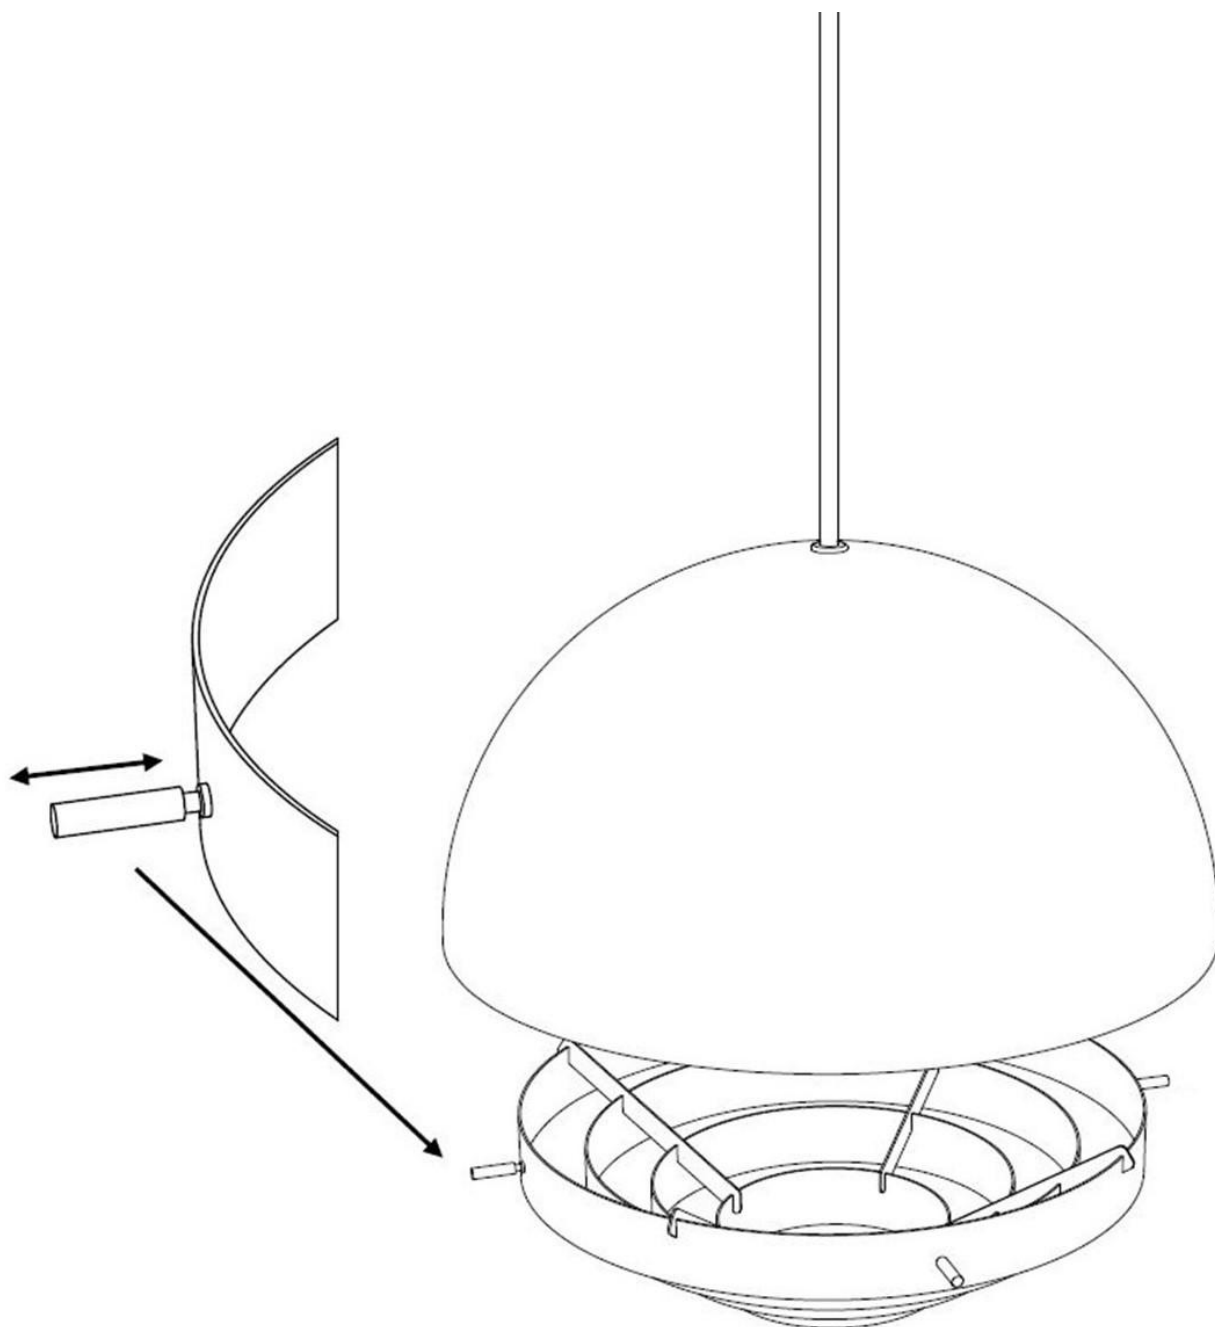

Motown

Pendant M

Max 60W E27

herstal

English

If the external flexible cable or cord of this luminaire is damaged, it may only be replaced by the manufacturer, its service agent or a similarly qualified person in order to avoid hazard.