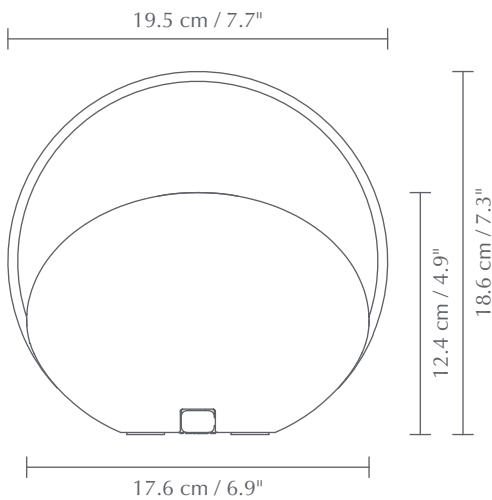

ORBIT

Designed by Philip Bro

Portable table lamp with built-in lithium-Ion battery

TESTS & CERTIFICATIONS

CE (for indoor and outdoor use), IP44

Micro-USB cable, power adaptor and Qi compatible wireless charger incl.

DIMENSIONS

W: 19.5 cm / 7.7"

H: 18.6 cm / 7.3"

MATERIAL

Steel, aluminium, silicone, PP and PC

WARRANTY

10 years warranty against manufacturer defects

WEIGHT INCL. PACKAGING

1.3 kg / 2.9 lb

LIGHT SOURCE

LED panel built-in

Light step 1: 2700 K - 50 lumen. CRI: 81. 20 H

Light step 2: 4000 K - 50 lumen. CRI: 81. 20 H

Light step 3: 6000 K - 50 lumen. CRI: 81. 20 H

PACKAGING

Gift box dimensions (L x W x H):

18.8 x 18.8 x 20.9 cm / 7.4 x 7.4 x 8.2"

MEDIA KIT

Photos and press material

Download at umage.presscloud.com

ORDERING INFORMATION

Orbit

EU/UK #2400