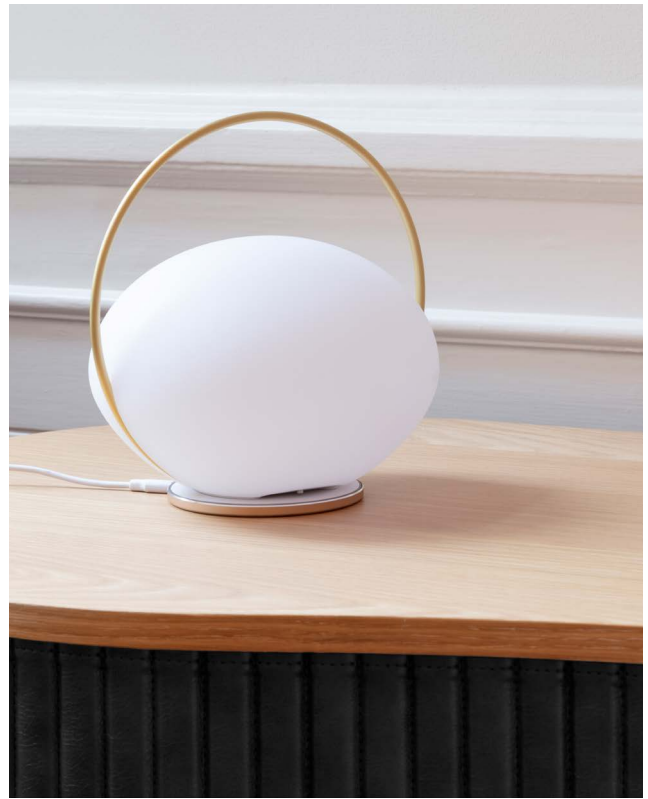

ORBIT

Designed by Philip Bro

Portable table lamp with built-in lithium-Ion battery

TESTS & CERTIFICATIONS

CE (for indoor and outdoor use), IP44

Micro-USB cable, power adaptor and Qi compatible wireless charger incl.

18.8 x 18.8 x 20.9 cm / 7.4 x 7.4 x 8.2"

MEDIA KIT

Photos and press material

Download at umage.presscloud.com

ORDERING INFORMATION

Orbit

EU/UK #2400

ORBIT

Designed by Philip Bro

URBAN GEMSTONE

Inspired by the Moon's rotation around the Earth, Orbit is constructed in milky white plastic with refined brass details, making the lamp both lightweight and stylish – and perfect for taking it with you wherever you go. The portable wireless lamp has three different light modes, and its construction lets you turn it on and off – as well as change the light modes – simply by lightly tilting the lamp. The battery lasts for up to 20 hours, and you can easily recharge the lamp by putting it on top of the included Unifier wireless charger or the included charging cable.