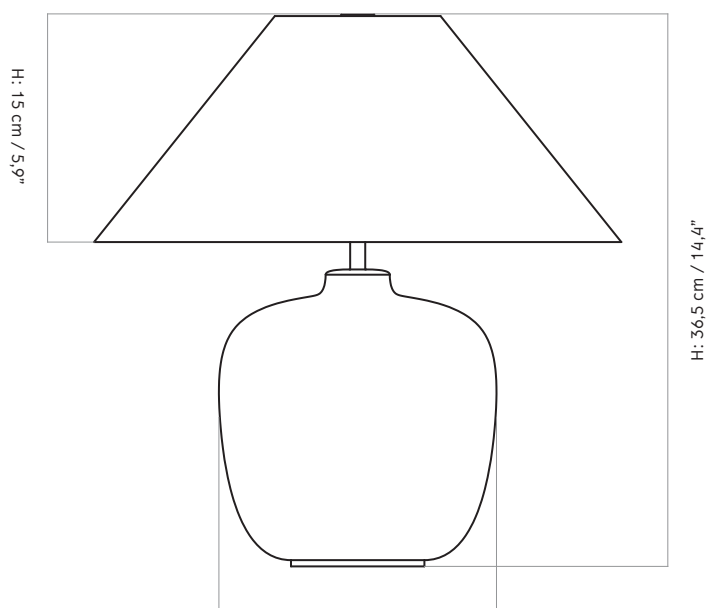

ENVIRONMENT

Indoor

DIMENSIONS

H: 36,5 cm / 14,4 "

Ø: 35 cm / 13,8 "

PRODUCTION PROCESS

Moulded ceramic base, with a handmade shade with linen, and milled solid brass details.

COLOURS

Brown box

2 pcs

PACKAGING MEASUREMENTS (H x W x D)

Lampshade

18 cm x 36 cm x 36 cm / 7,1" x 14,2" x 14,2"

Base

35 cm x 25,4 cm x 25,4 cm / 13,8" x 10" x 10"

COLLI

1

MATERIALS & MAINTENANCE

Please visit [menuspace.com](https://www.menuspace.com) for materials and care and maintenance instructions.

Torso Table Lamp, 37

BY KRØYER-SÆTTER-LASSEN

TECHNICAL DRAWING

Ø: 35 cm / 13,8"

H: 15 cm / 5,9"

H: 36,5 cm / 14,4"

Ø: 18,5 cm / 7,3"