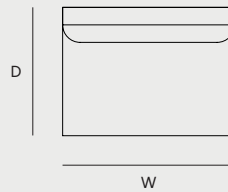

Module	Wide Left, Module 31	Wide Middle, Module 51	Wide Right, Module 41
Item No	43131	43151	43141
Dimensions	Height: 700 mm / 27.6" Width: 1280 mm / 50.4" Depth: 880 mm / 34.6" Seat Height: 420 mm / 16.5" Seat Width: 1140 mm / 44.9" Seat Depth: 640 mm / 25.2"	Height: 700 mm / 27.6" Width: 1180 mm / 46.5" Depth: 880 mm / 34.6" Seat Height: 420 mm / 16.5" Seat Width: 1180 mm / 46.5" Seat Depth: 640 mm / 25.2"	Height: 700 mm / 27.6" Width: 1280 mm / 50.4" Depth: 880 mm / 34.6" Seat Height: 420 mm / 16.5" Seat Width: 1140 mm / 44.9" Seat Depth: 640 mm / 25.2"
Weight	45 kg / 99.2 lbs	40 kg / 88.2 lbs	45 kg / 99.2 lbs