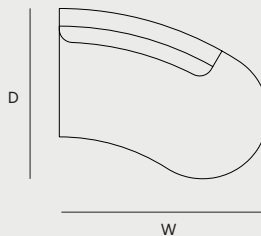

Module Curved Open End Right, Module 42

Item No 43142

Dimensions
Height: 700 mm / 34.6"
Width: 1400 mm / 55.1"
Depth: 1160 mm / 45.7"
Seat Height: 420 mm / 16.5"
Seat Width: 1400 mm / 55.1"
Seat Depth: 640 mm / 25.2"

Weight 45 kg / 99.2 lbs