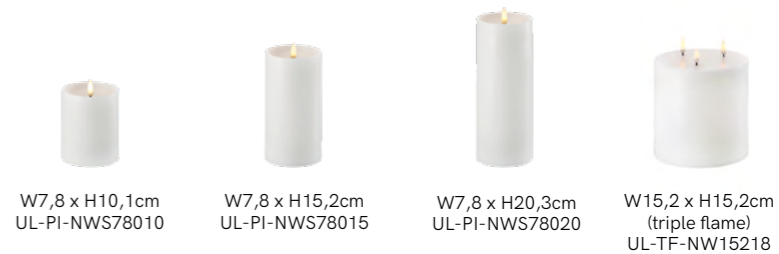

Create an atmosphere that is fun, safe and let's their imagination run wild.

Pillar Candles

Material Virgin paraffin Wax
Colours Nordic White / Ivory
Batteries 2 x AA (not incl.)
 400+ hrs glowing time

IVORY

NORDIC WHITE

*All candle height dimensions exclude the 2,8cm LED Flame

*All candle height dimensions exclude the 2,8cm LED Flame

Occasion Pillars

Material Virgin Paraffin Wax
Colours Carmine Red / Forest Black /
Flanell Grey / Sandstone
Texture Rustic
Batteries 2 x AA (not incl.)
400+ hrs glowing time