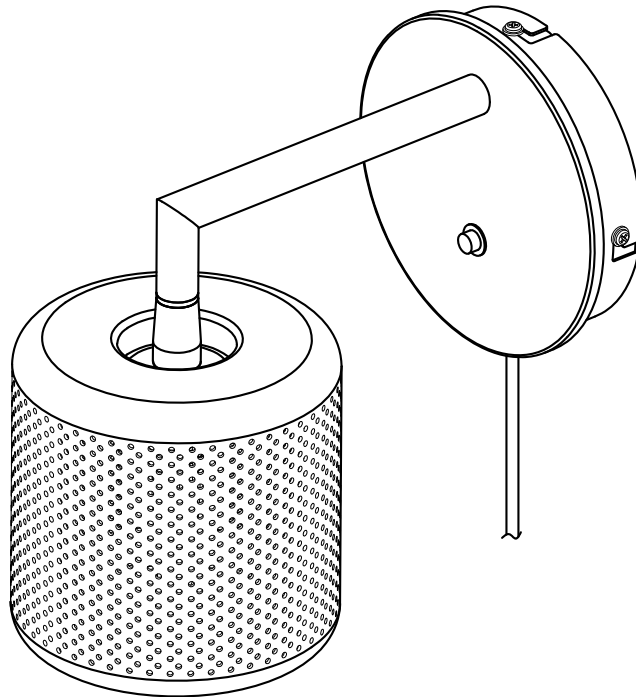

Grain

HB5718

English

If the external flexible cable or cord of this luminaire is damaged, it may only be replaced by the manufacturer, its service agent or a similarly qualified person in order to avoid hazard.