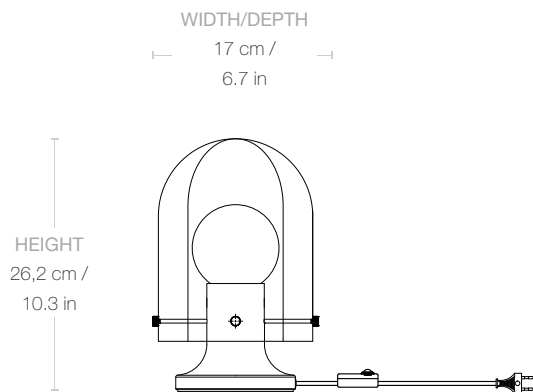

## Dimensions

<b>LAMP WIDTH</b>	17 cm / 6.7 in
<b>LAMP DEPTH</b>	17 cm / 6.7 in
<b>LAMP HEIGHT</b>	26,2 cm / 10.3 in
<b>SHADE WIDTH</b>	16 cm / 6.3 in
<b>SHADE DEPTH</b>	16 cm / 6.3 in
<b>SHADE HEIGHT</b>	21 cm / 8.3 in
<b>BASE WIDTH</b>	12 cm / 4.7 in
<b>BASE DEPTH</b>	12 cm / 4.7 in
<b>BASE HEIGHT</b>	10 cm / 3.4 in
<b>CORD LENGTH</b>	200 cm / 78.7 in
<b>DISTANCE TO SWITCH</b>	50 cm / 19.7 in

## Weight

<b>TOTAL WEIGHT</b>	3,2 kg / ... lbs
<b>SHADE WEIGHT</b>	1,3 kg / 2.8 lbs
<b>BASE WEIGHT</b>	1,9 kg / 4.2 lbs

Number of parcels	1
<b>PACKAGING LENGTH</b>	43 cm / 16.9 in
<b>PACKAGING WIDTH</b>	21,5 cm / 8.5 in
<b>PACKAGING HEIGHT</b>	27,5 cm / 10.8 in
<b>PACKAGING WEIGHT</b>	1,6 kg / 3.5 lbs
<b>GROSS WEIGHT</b>	4,8 kg / 10.5 lbs