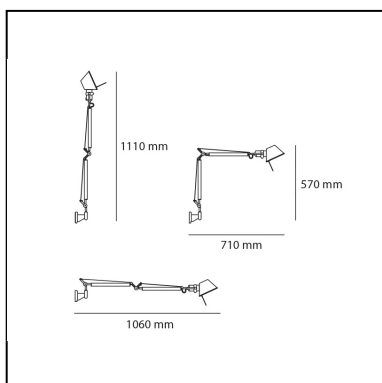

Tolomeo Mini Wall - Aluminium - Body Lamp

Michele De Lucchi
Giancarlo Fassina

IP20     

LUMINAIRE

- Watt: **100W**
- Voltage: **220V-240V**
- Delivered lumens output: **804lm**
- Efficiency: **58%**
- Efficacy: **8.04lm/W**
- CRI: **100**

Notes

Possibility to mount LED source on E27 Socket. Complete lamp consists of body lamp + accessories

DESCRIPTION

Cantilevered arms in polished aluminium; diffuser in anodised aluminium; joints and wall support in polished aluminium. System of spring balancing. The code refers to the luminaire's body only

DIMENSIONS

- Length: **cm 71**
- Height: **cm 57**
- Max Extension Height: **cm 111**
- Max Extension Length: **cm 106**

NOT INCLUDED SOURCES

- Category: **HALO**
- Number: **1**
- Lbs: **Qa60**
- Watt: **77W**
- Socket: **E27**
- Color Rendering: **1a**
- Color temperature (K): **2900K**
- Duration (h): **2000h**