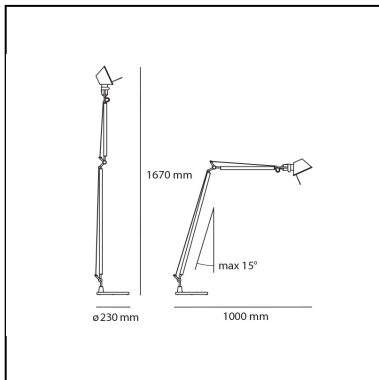

Tolomeo Reading Floor - Aluminium - Body Lamp

Michele De Lucchi
Giancarlo Fassina

IP20     

LUMINAIRE

- Watt: **100W**
- Voltage: **220V-240V**
- Delivered lumens output: **804lm**
- Efficiency: **58%**
- Efficacy: **8.04lm/W**
- CRI: **100**

Notes

Possibility to mount LED source on E27 Socket. Complete lamp consists of body lamp + accessories

DESCRIPTION

The code is referred to the body lamp only

PRODUCT CODE: A013900

FEATURES

- Article Code: **A013900**
- Colour: **Aluminium**
- Installation: **Floor**
- Material: **Aluminium, steel**
- Series: **Design Collection**
- design by: **Michele De Lucchi, Giancarlo Fassina**

DIMENSIONS

- Base Diameter: **cm 23**
- Max Extension Height: **cm 167**
- Max Extension Length: **cm 100**
- Impact Resistance: **N/D**
- Glow Wire Test: **N/D°**

NOT INCLUDED SOURCES

- Category: **HALO**
- Number: **1**
- Lbs: **A60**
- Watt: **77W**
- Socket: **E27**
- Color Rendering: **1a**
- Color temperature (K): **2900K**
- Duration (h): **1000h**

ALTERNATIVE SOURCES

- Category: **LED RETROFIT**
- Number: **1**
- Watt: **8W**
- Delivered lumens output: **1000lm**
- Socket: **E27**

Accessories

Base
Aluminium
A014900